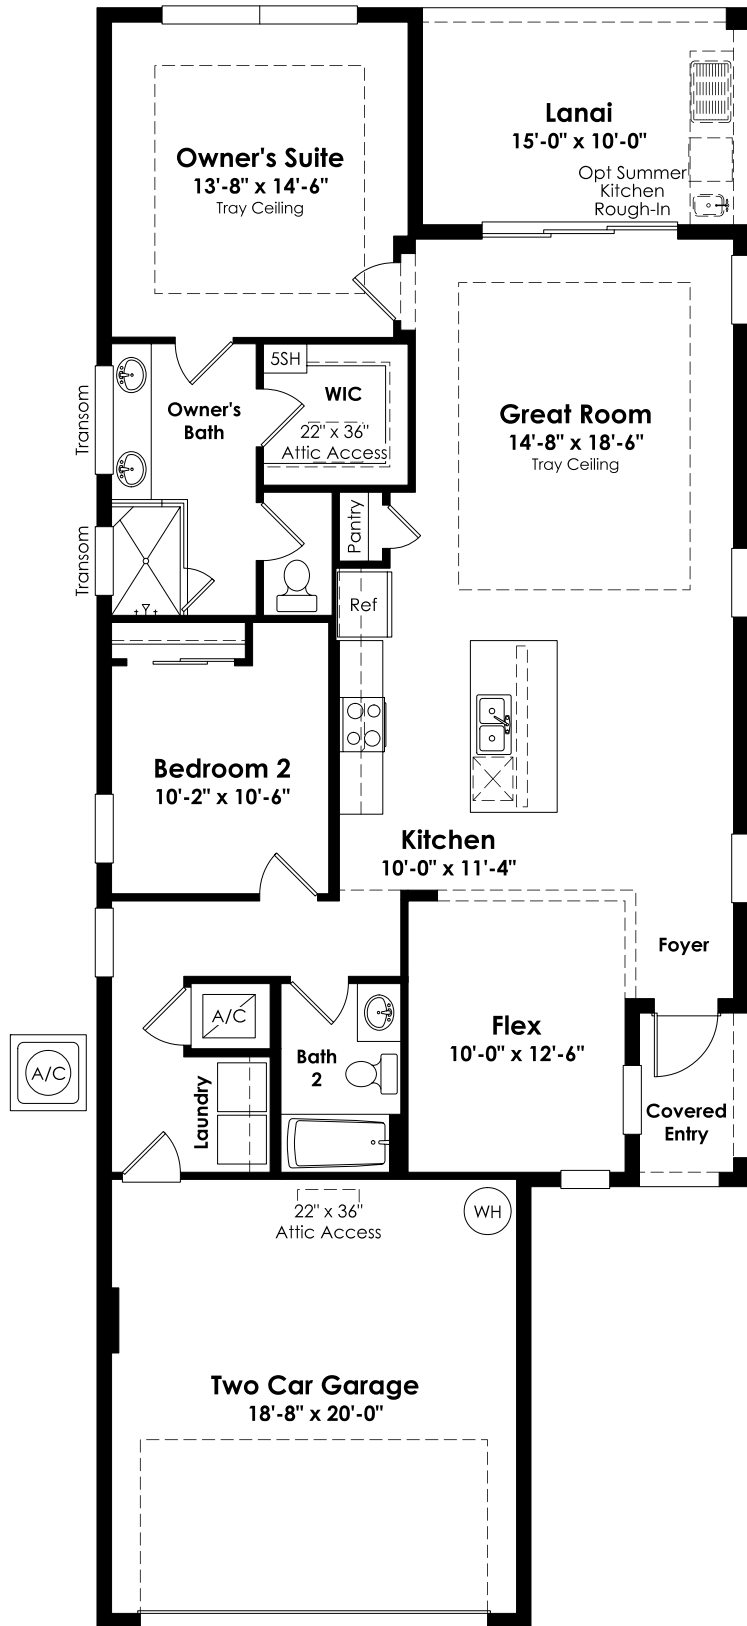

KOLTER HOMES®

Allison

First Floor
 2-4 Beds
 2-3 Full Baths
 2 Car Garage
 1,434 Sq. Ft.

Selected Options:

Elevation A

KOLTER HOMES®

Allison

2-4 Beds
2-3 Full Baths
1,434 Sq. Ft.

Elevation A

Elevation A-Bonus

Elevation B

Elevation B-Bonus

Elevation C

Elevation C-Bonus