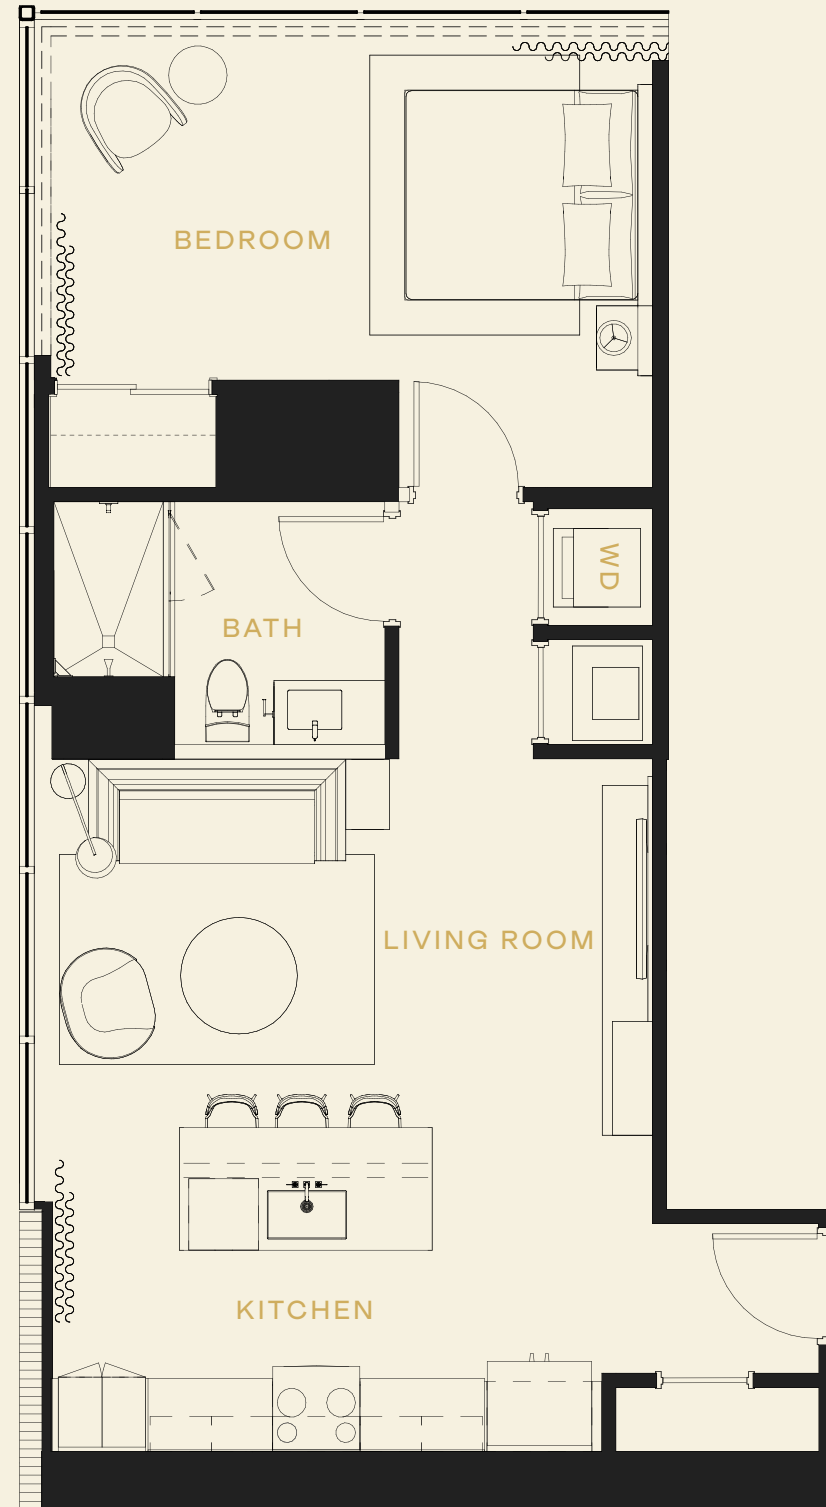

MODEL

BED

BATH

INT SQ FT

TOTAL SQ FT

Contessa

1

1

772

772

HOTEL

ORA

+ PRIVATE RESIDENCES

FLOORS

18-35

MODEL

BED

BATH

INT SQ FT

TOTAL SQ FT

Adriana

1

1

803

803

HOTEL

ORA

+ PRIVATE RESIDENCES

FLOORS

18-35