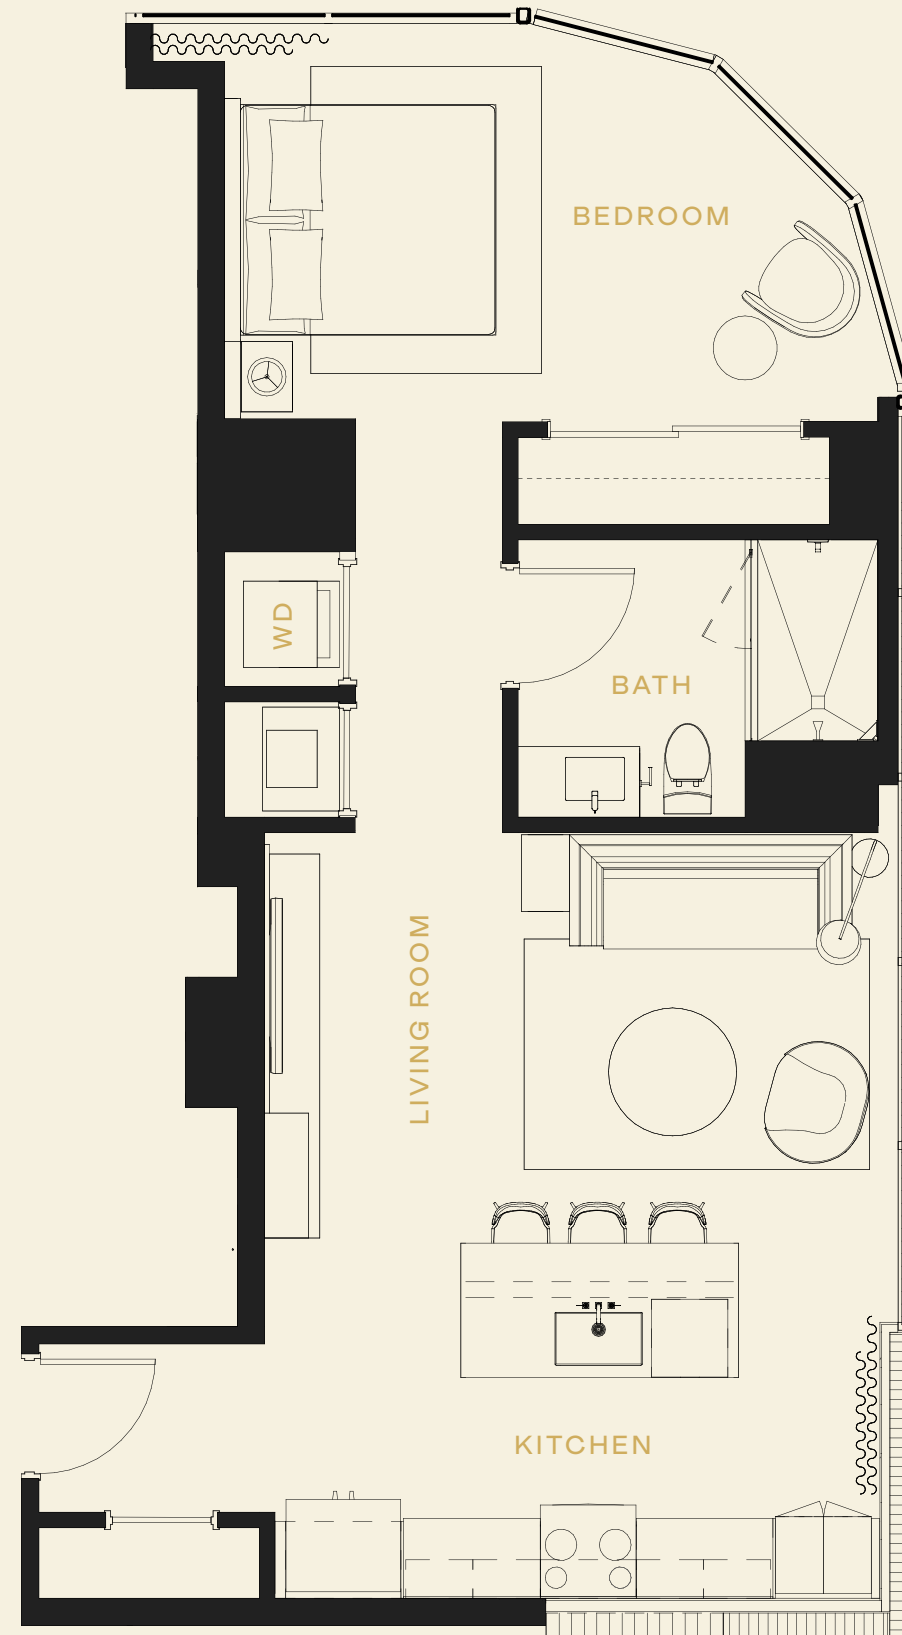

MODEL

BED

BATH

INT SQ FT

TOTAL SQ FT

Contessa

1

1

772

772

HOTEL

ORA

+ PRIVATE RESIDENCES

FLOORS

18-35

MODEL

BED

BATH

INT SQ FT

TOTAL SQ FT

Adriana

1

1

803

803

HOTEL

ORA

+ PRIVATE RESIDENCES

FLOORS

18-35