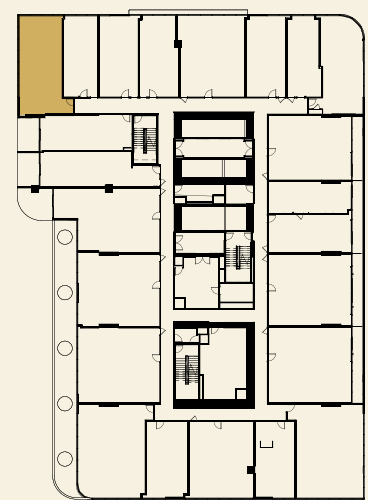

BED

BATH

INT SQ FT

TOTAL SQ FT

Adriana

1

1

803

803

HOTEL

ORA

+ PRIVATE RESIDENCES

FLOORS

18-35