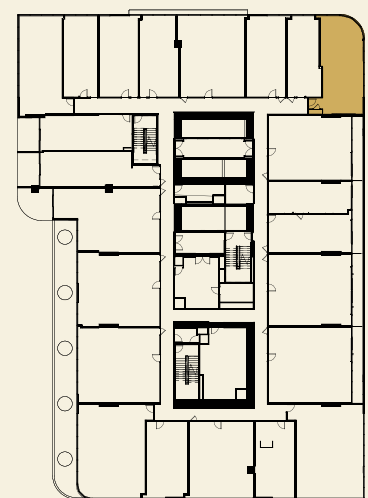

MODEL

BED

BATH

INT SQ FT

TOTAL SQ FT

Contessa

1

1

772

772

HOTEL

ORA

+ PRIVATE RESIDENCES

FLOORS

18-35

MODEL

BED

BATH

INT SQ FT

TOTAL SQ FT

Adriana

1

1

803