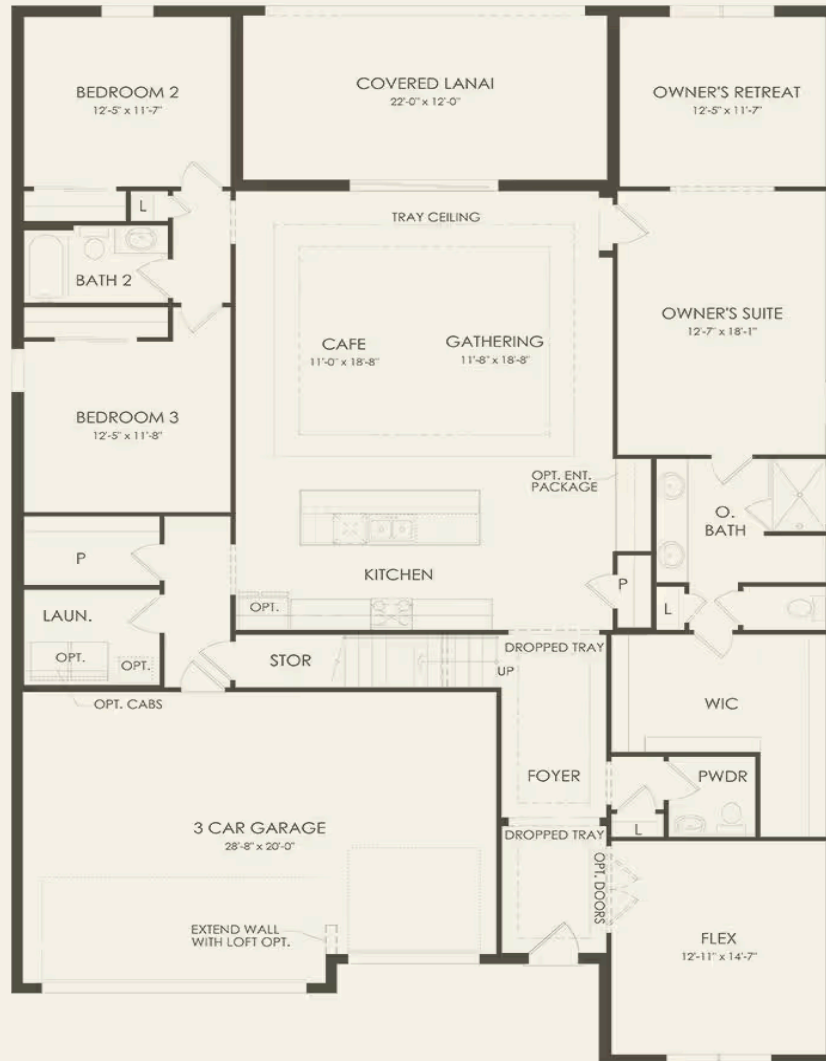

Mahogany Grand At Waterset

5367 Wolf Creek Drive, Apollo Beach, Florida, 33572

- 4-5 Bedrooms
- 3-5 Bathrooms
- 3297 Sq. Ft.

5 br / 5.5 ba - First Floor

To view all option configurations for this home design, see the interactive floor plan.

5 br / 5.5 ba - Second Floor

To view all option configurations for this home design, see the interactive floor plan.

Community Association and golf fees may be required. Prices, promotions, incentives, features, options, amenities, floor plans, elevations, designs, materials, and dimensions are subject to change without notice. Square footage and dimensions are estimated and may vary in actual construction. Community improvements and recreational features and amenities described are based upon current development plans which are subject to change and which are under no obligation to be completed. Actual position of house on lot will be determined by the site plan and plot plan. Floor plans, interiors and elevations are artist's conception or model renderings and are not intended to show specific detailing. Floor plans are the property of PulteGroup, Inc. and its affiliates and are protected by U.S. copyright laws. For further information, see our terms of use. This is not an offering to residents of NY, NJ, CA or CT or where otherwise prohibited by law. Pulte Home Corporation is a licensed California real estate broker (Lic. # 00876003).