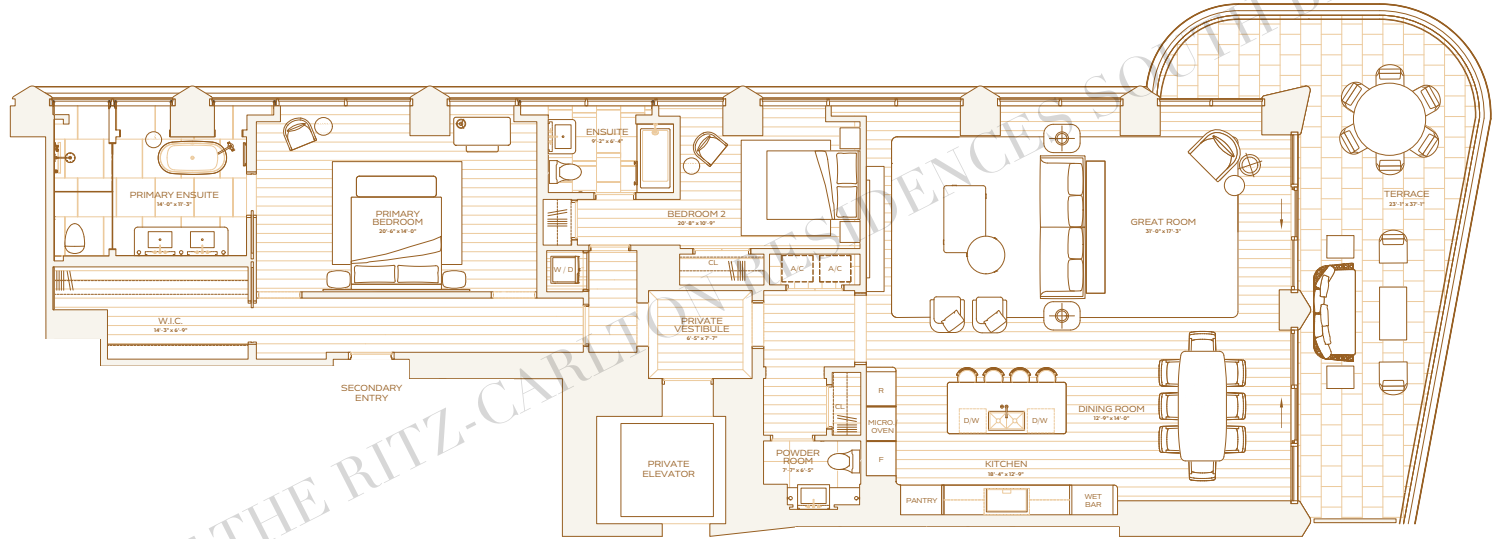

## RESIDENCE A LEVEL 8

TWO BEDROOMS  
TWO BATHROOMS  
POWDER ROOM

INTERIOR  
2,210 SQ. FT. / 205 SQ. M.

EXTERIOR  
449 SQ. FT. / 42 SQ. M.

TOTAL  
2,659 SQ. FT. / 247 SQ. M.

OCEAN

## RESIDENCE B LEVEL 8

TWO BEDROOMS  
TWO BATHROOMS  
POWDER ROOM

INTERIOR  
2,217 SQ. FT / 206 SQ. M

EXTERIOR  
591 SQ. FT / 55 SQ. M

TOTAL  
2,808 SQ. FT / 261 SQ. M

## RESIDENCE C LEVEL 9 & 10

TWO BEDROOMS  
TWO BATHROOMS  
POWDER ROOM

INTERIOR  
1,781 SQ. FT / 165 SQ. M

EXTERIOR  
527 SQ. FT / 49 SQ. M

TOTAL  
2,308 SQ. FT / 214 SQ. M