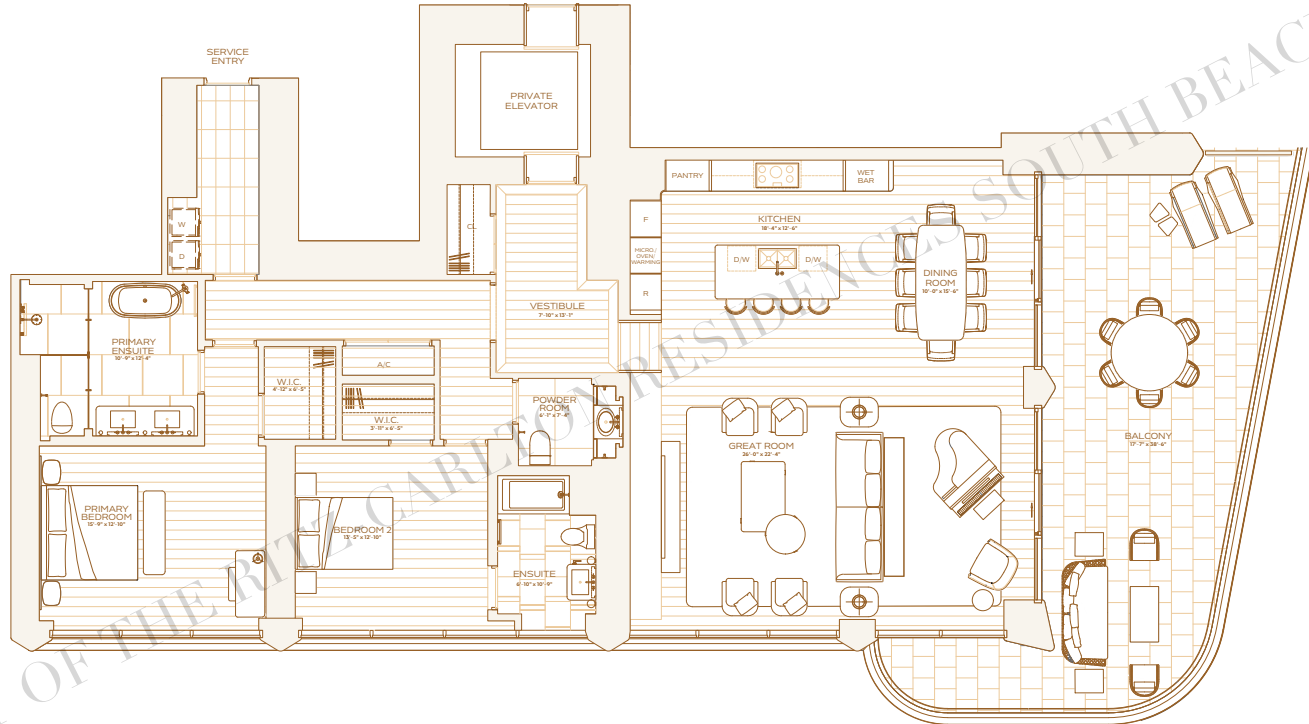

## RESIDENCE A LEVEL 8

TWO BEDROOMS  
TWO BATHROOMS  
POWDER ROOM

INTERIOR  
2,210 SQ. FT. / 205 SQ. M.

EXTERIOR  
449 SQ. FT. / 42 SQ. M.

TOTAL  
2,659 SQ. FT. / 247 SQ. M.

OCEAN

## RESIDENCE B LEVEL 8

TWO BEDROOMS  
TWO BATHROOMS  
POWDER ROOM

INTERIOR  
2,217 SQ. FT / 206 SQ. M

EXTERIOR  
591 SQ. FT / 55 SQ. M

TOTAL  
2,808 SQ. FT / 261 SQ. M

## RESIDENCE C LEVEL 9 & 10

TWO BEDROOMS  
TWO BATHROOMS  
POWDER ROOM

INTERIOR  
1,781 SQ. FT / 165 SQ. M

EXTERIOR  
527 SQ. FT / 49 SQ. M

TOTAL  
2,308 SQ. FT / 214 SQ. M