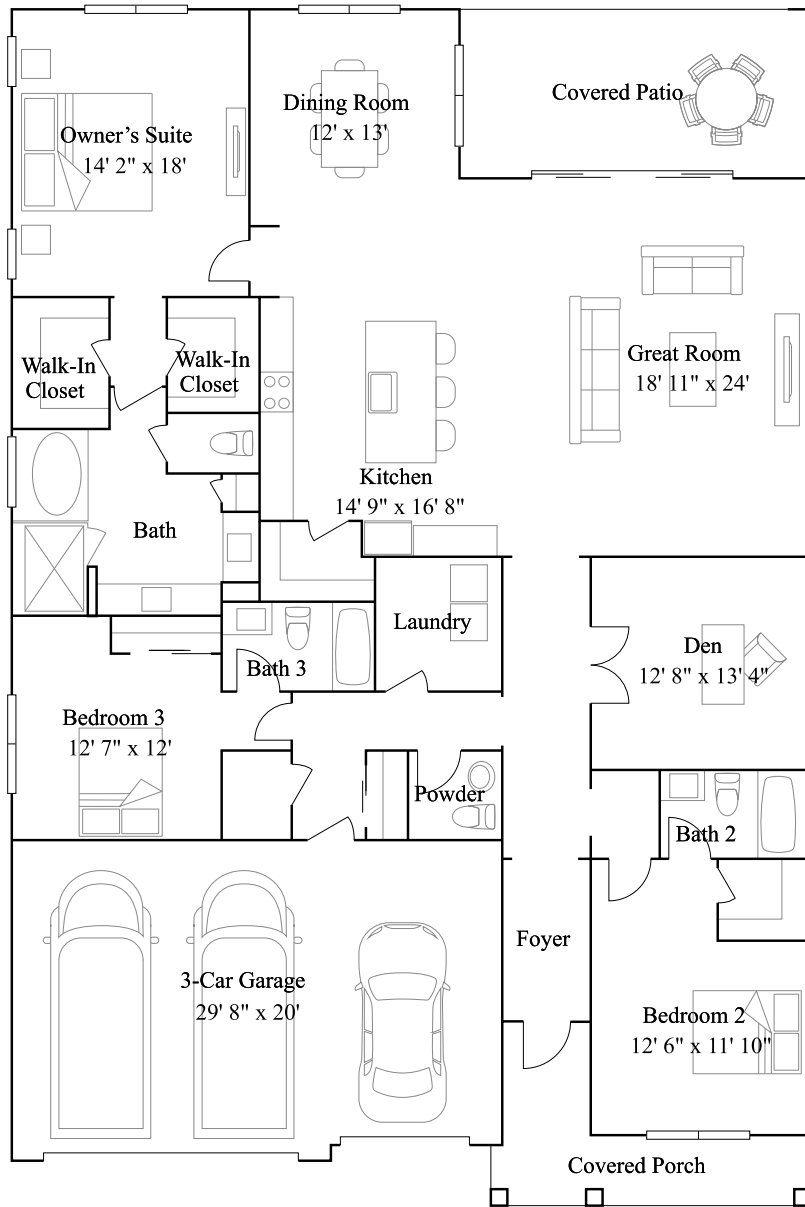

Venice

3 bd · 3 ba · 1 half ba · 2,807 ft²

1st Floor

Venice

3 bd · 3 ba · 1 half ba · 2,807 ft²

Available Exteriors

Exterior D

Exterior F