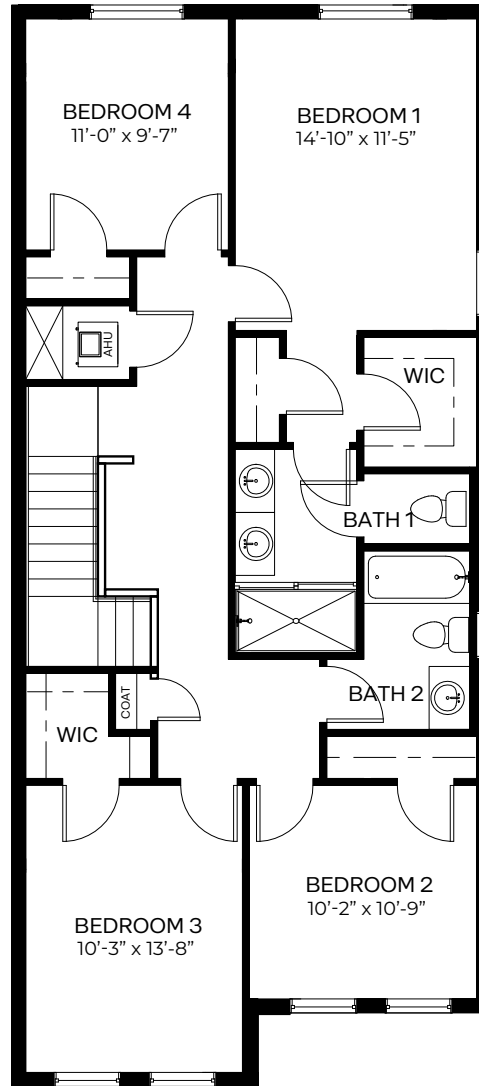

FIRST FLOOR

SECOND FLOOR

WESTLAND

4 Bedrooms + Flex Room
2.5 Bathrooms
1-Car Garage

1st Floor A/C Sq. Ft.	849
2nd Floor A/C Sq. Ft.	1,059
Total A/C Sq. Ft.	1,908
Garage	218
Entry	48
Total Sq. Ft.	2,174