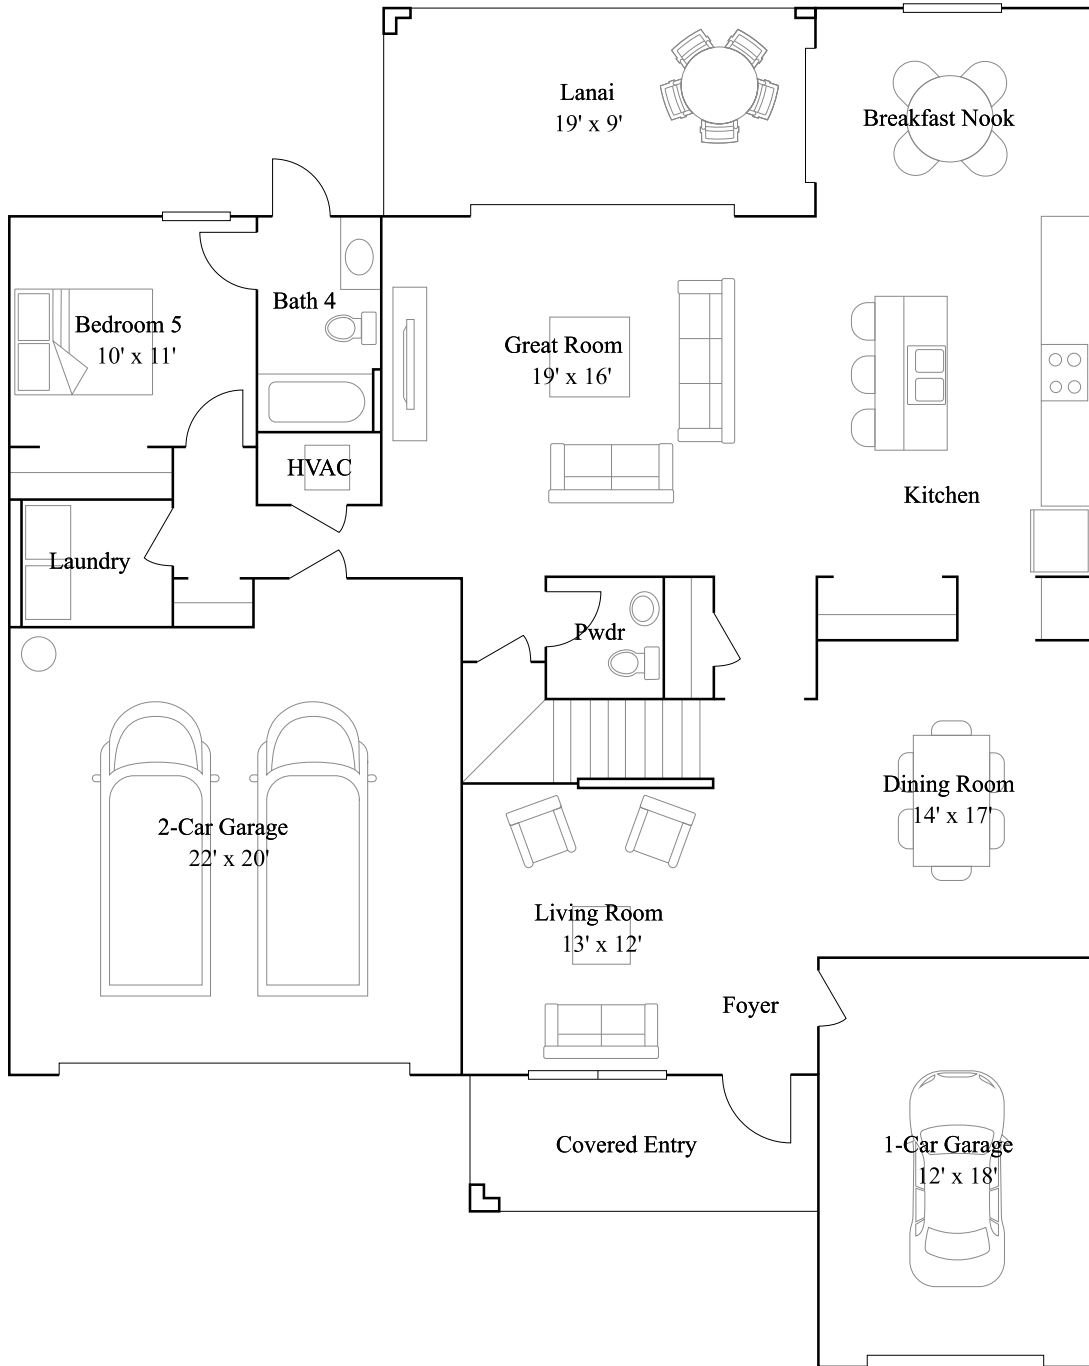

Sorrento

5 bd · 4 ba · 1 half ba · 3,283 ft²

1st Floor

Sorrento

5 bd · 4 ba · 1 half ba · 3,283 ft²

2nd Floor

Sorrento

5 bd · 4 ba · 1 half ba · 3,283 ft²