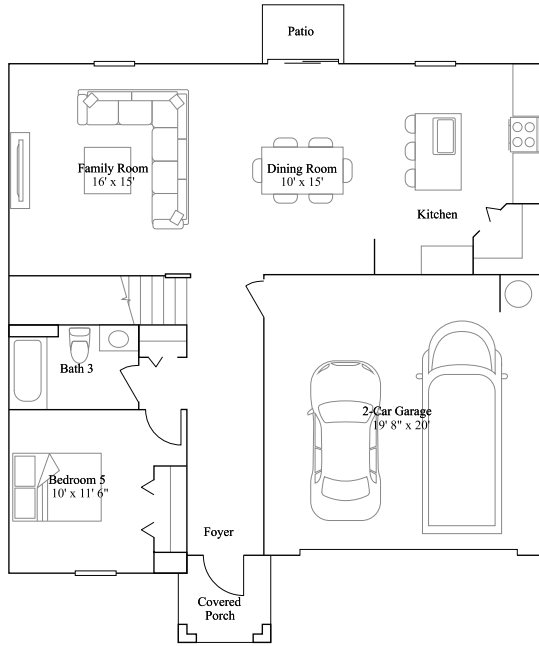

Eclipse

5 bd . 3 ba . 2,451 ft²

1st Floor

2nd Floor

Available Exteriors

Exterior A

Exterior B

Exterior C