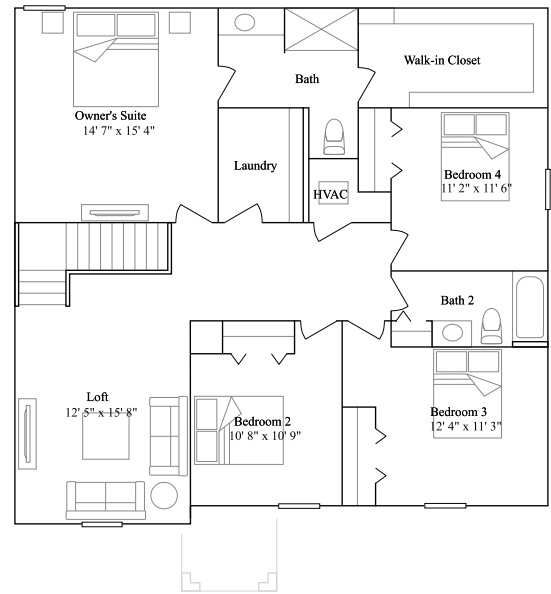

Eclipse

5 bd . 3 ba . 2,451 ft²

1st Floor

2nd Floor

Available Exteriors

Exterior A

Exterior B

Exterior C