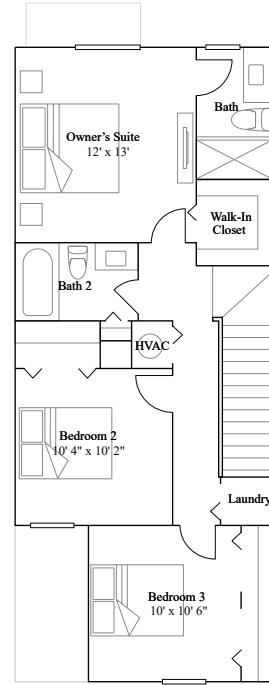

Sunglow

3 bd . 2 ba . 1 half ba . 1,545 ft²

1st Floor

2nd Floor

Available Exteriors

Exterior A1