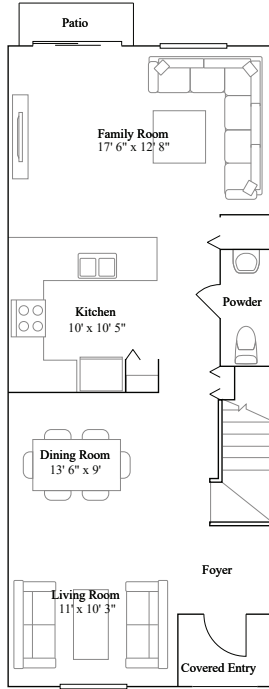

Sunglow

3 bd . 2 ba . 1 half ba . 1,545 ft²

1st Floor

2nd Floor

Available Exteriors

Exterior A1