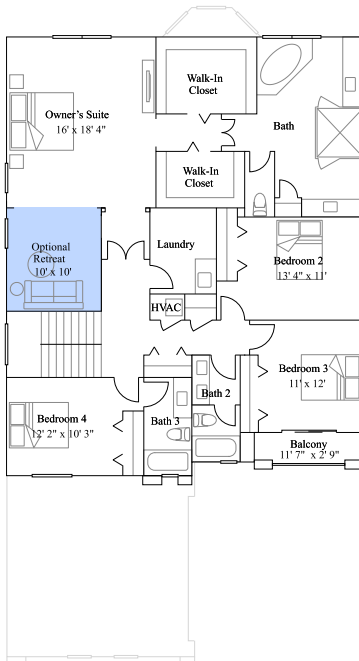

Barony

Crown Collection

Available options include: Optional Loft, Optional Nursery, Optional Retreat

3,283 sq. ft.

2-story

5 bed · 4 ba · 1 half ba

3 car garage

Exterior A

Exterior B

Exterior C

Exterior D

Barony

Crown Collection

Available options include: Optional Loft, Optional Nursery, Optional Retreat

3,283 sq. ft.

2-story

5 bed · 4 ba · 1 half ba

3 car garage

2nd Floor

Barony

Crown Collection

Available options include: Optional Loft, Optional Nursery, Optional Retreat

3,283 sq. ft.

2-story

5 bed · 4 ba · 1 half ba

3 car garage

2nd Floor Options

Optional Loft

Optional Nursery

Optional Retreat