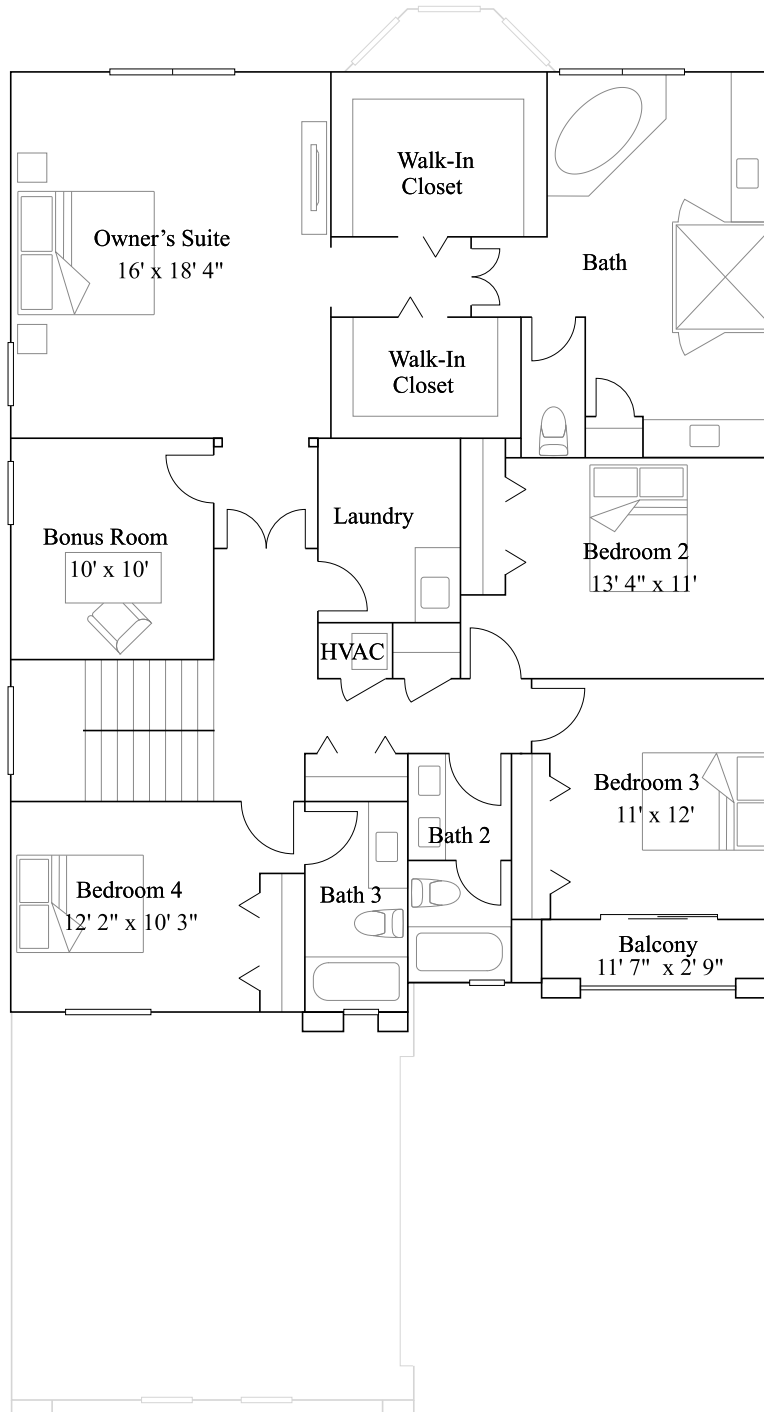

Barony

Crown Collection

Available options include: Optional Loft, Optional Nursery, Optional Retreat

3,283 sq. ft.

2-story

5 bed · 4 ba · 1 half ba

3 car garage

Exterior A

Exterior B

Exterior C

Exterior D

Barony

Crown Collection

Available options include: Optional Loft, Optional Nursery, Optional Retreat

3,283 sq. ft.

2-story

5 bed · 4 ba · 1 half ba

3 car garage

1st Floor

Barony

Crown Collection

Available options include: Optional Loft, Optional Nursery, Optional Retreat

3,283 sq. ft.

2-story

5 bed · 4 ba · 1 half ba

3 car garage

2nd Floor

Barony

Crown Collection

Available options include: Optional Loft, Optional Nursery, Optional Retreat

3,283 sq. ft.

2-story