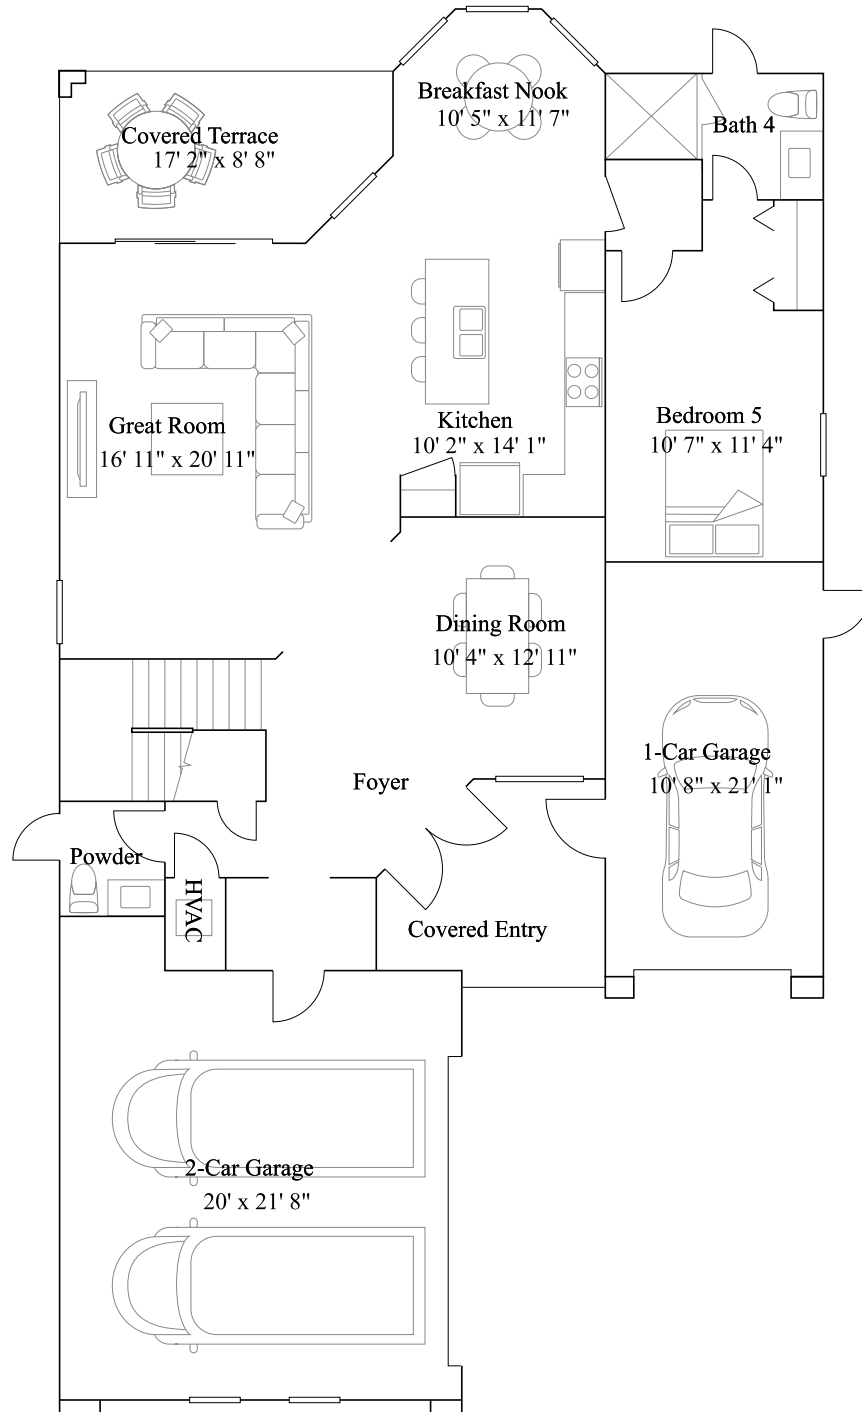

Barony

Crown Collection

Available options include: Optional Loft, Optional Nursery, Optional Retreat

3,283 sq. ft.

2-story

5 bed · 4 ba · 1 half ba

3 car garage

Exterior A

Exterior B

Exterior C

Exterior D

Barony

Crown Collection

Available options include: Optional Loft, Optional Nursery, Optional Retreat

3,283 sq. ft.

2-story

5 bed · 4 ba · 1 half ba

3 car garage

1st Floor

Barony

Crown Collection

Available options include: Optional Loft, Optional Nursery, Optional Retreat

3,283 sq. ft.

2-story

5 bed · 4 ba · 1 half ba

3 car garage

2nd Floor

Barony

Crown Collection

Available options include: Optional Loft, Optional Nursery, Optional Retreat

3,283 sq. ft.

2-story