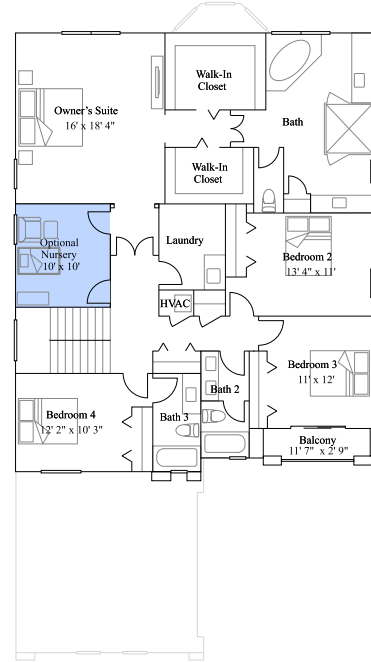

Exterior B

Exterior C

Exterior D

Barony

Crown Collection

Available options include: Optional Loft, Optional Nursery, Optional Retreat

3,283 sq. ft.

2-story

5 bed · 4 ba · 1 half ba

3 car garage

1st Floor

Barony

Crown Collection

Available options include: Optional Loft, Optional Nursery, Optional Retreat

3,283 sq. ft.

2-story

5 bed · 4 ba · 1 half ba

3 car garage

2nd Floor

Barony

Crown Collection

Available options include: Optional Loft, Optional Nursery, Optional Retreat

3,283 sq. ft.

2-story

5 bed · 4 ba · 1 half ba

3 car garage

2nd Floor Options

Optional Loft

Optional Nursery

Optional Retreat