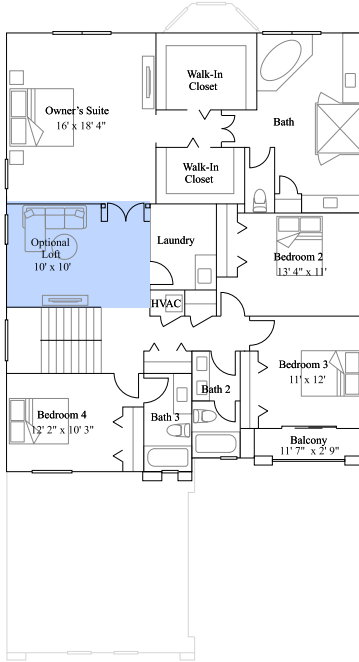

Exterior B

Exterior C

Exterior D

Barony

Crown Collection

Available options include: Optional Loft, Optional Nursery, Optional Retreat

3,283 sq. ft.

2-story

5 bed · 4 ba · 1 half ba

3 car garage

1st Floor

Barony

Crown Collection

Available options include: Optional Loft, Optional Nursery, Optional Retreat

3,283 sq. ft.

2-story

5 bed · 4 ba · 1 half ba

3 car garage

2nd Floor

Barony

Crown Collection

Available options include: Optional Loft, Optional Nursery, Optional Retreat

3,283 sq. ft.

2-story

5 bed · 4 ba · 1 half ba

3 car garage

2nd Floor Options

Optional Loft

Optional Nursery

Optional Retreat