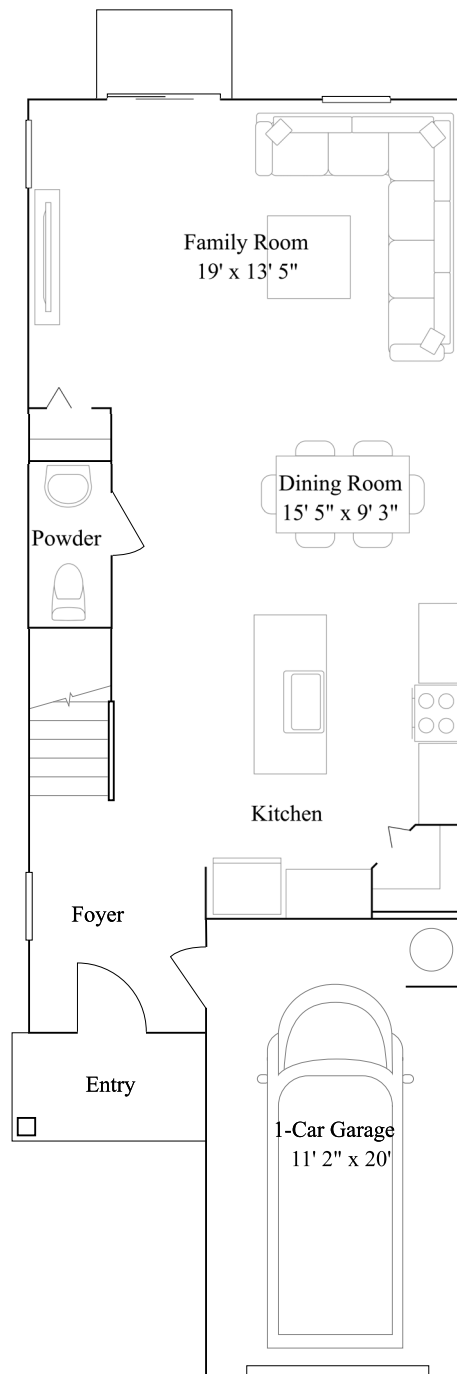

Irving - Interior

Hardwick Farms - Townhome Collection

1,717 sq. ft.
2-story
3 bed · 2 ba
1 car garage

4-Plex

6-Plex

Irving - Interior

Hardwick Farms - Townhome Collection

1,717 sq. ft.
2-story
3 bed · 2 ba
1 car garage

1st Floor

Irving - Interior

Hardwick Farms - Townhome Collection

1,717 sq. ft.
2-story
3 bed · 2 ba
1 car garage

2nd Floor