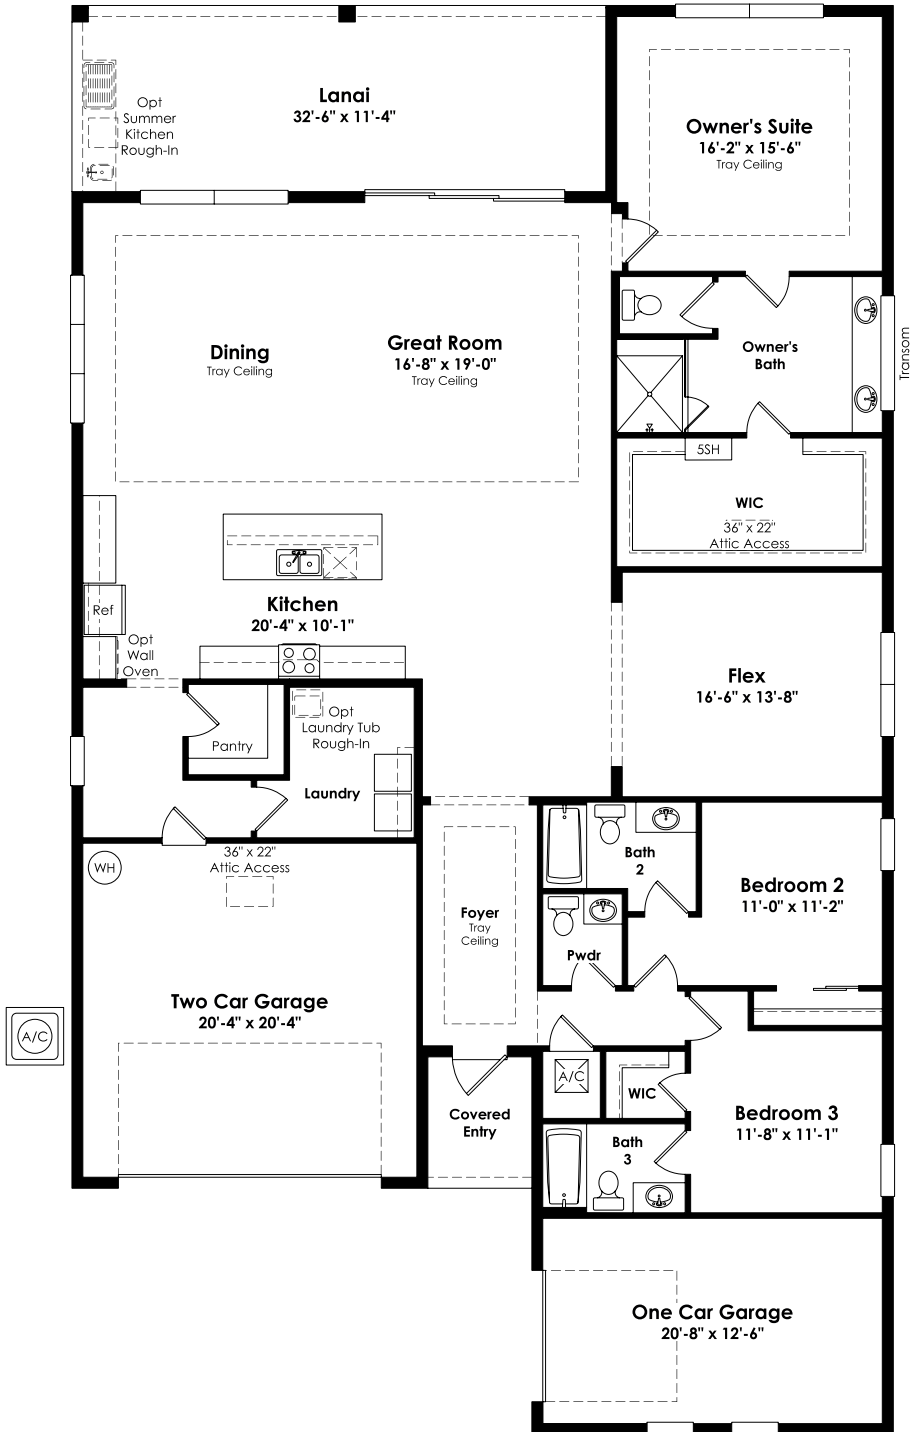

KOLTER HOMES®

Sydney

First Floor

3-5 Beds

3-5 Full Baths | 1 Half Bath

3 Car Garage

2,776 Sq. Ft.

No Options Selected