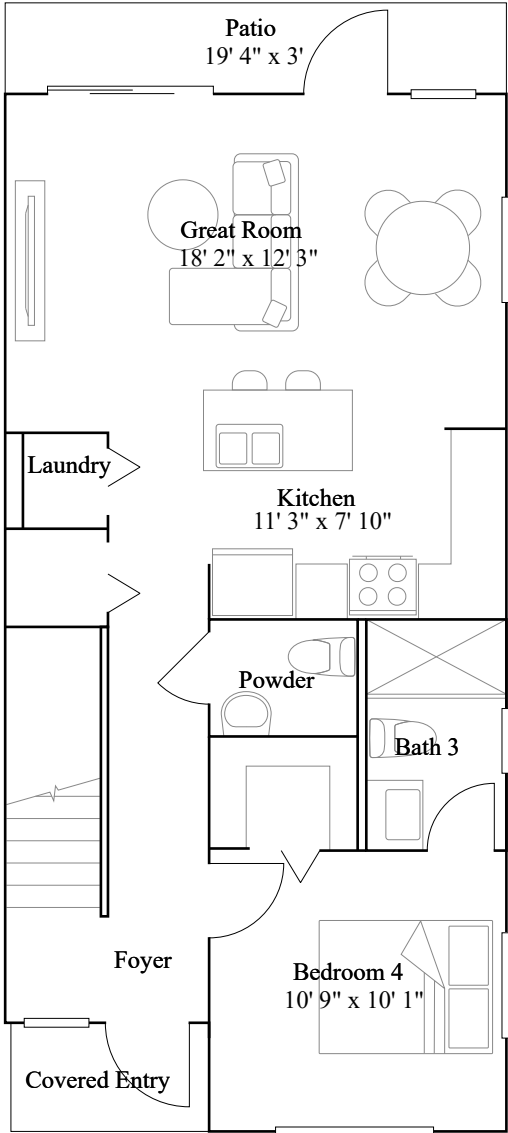

# Blaze

Luminara

1,436 sq. ft.  
2-story  
4 bed · 3 ba  
0 car garage

Front View

Rear View

# Blaze

Luminara

1,436 sq. ft.  
2-story  
4 bed · 3 ba  
0 car garage

## 1st Floor

## 2nd Floor