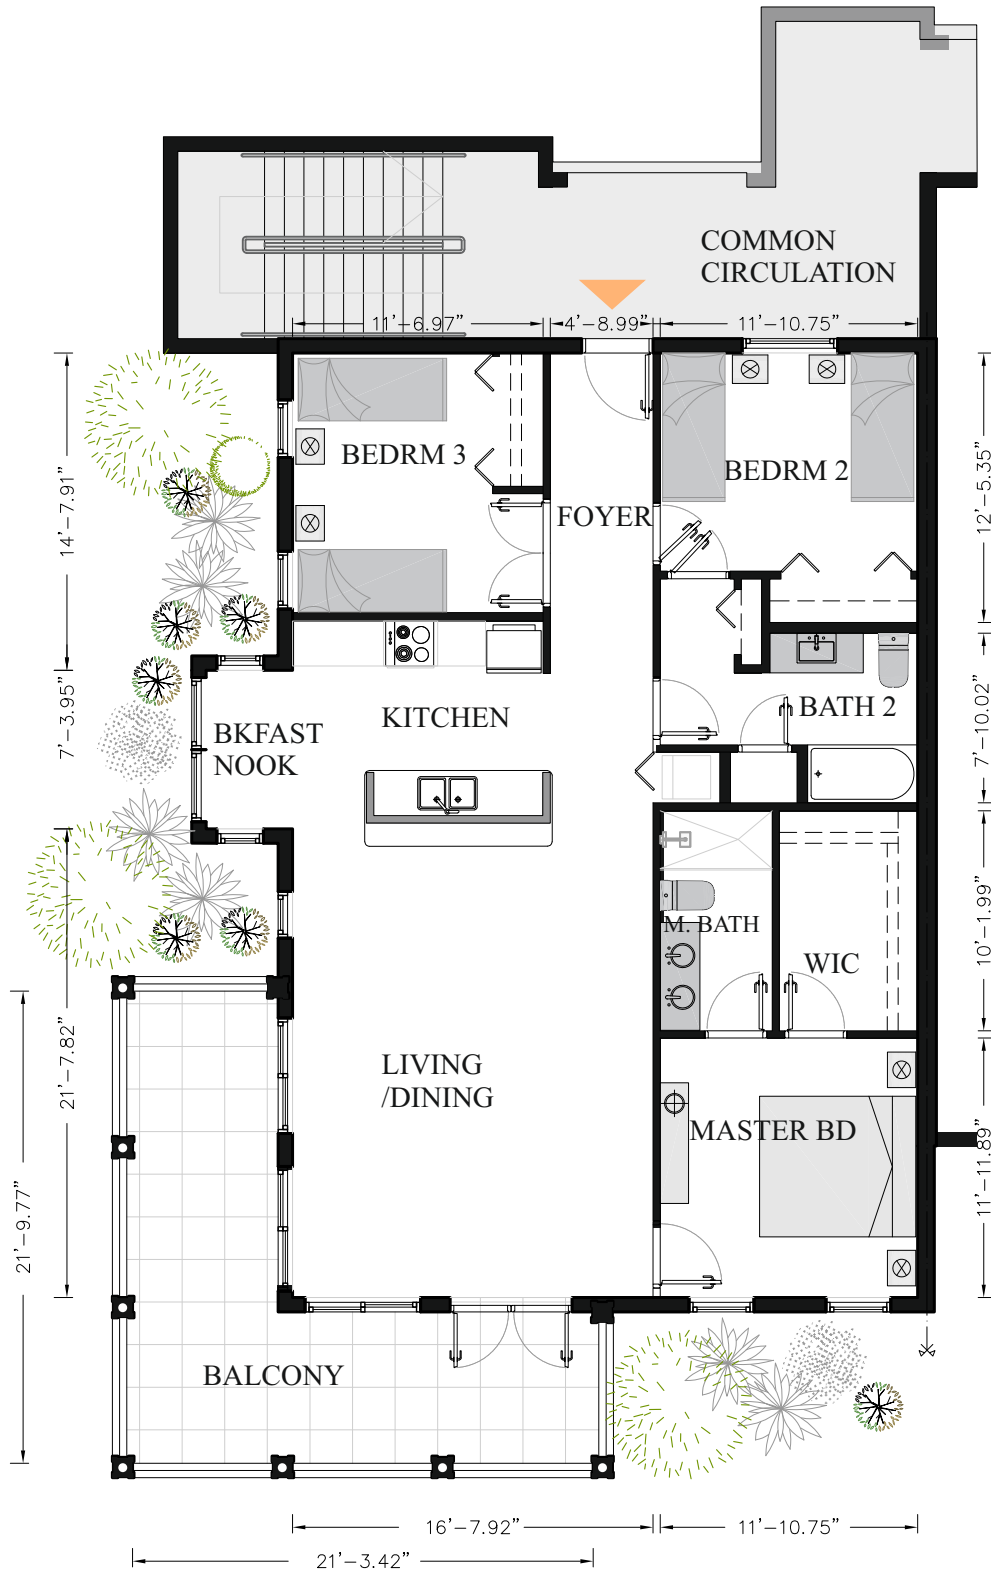

The Crescent

at Reunion

Milo

3BD/2BA (Corner)
Sq Ft: 1385