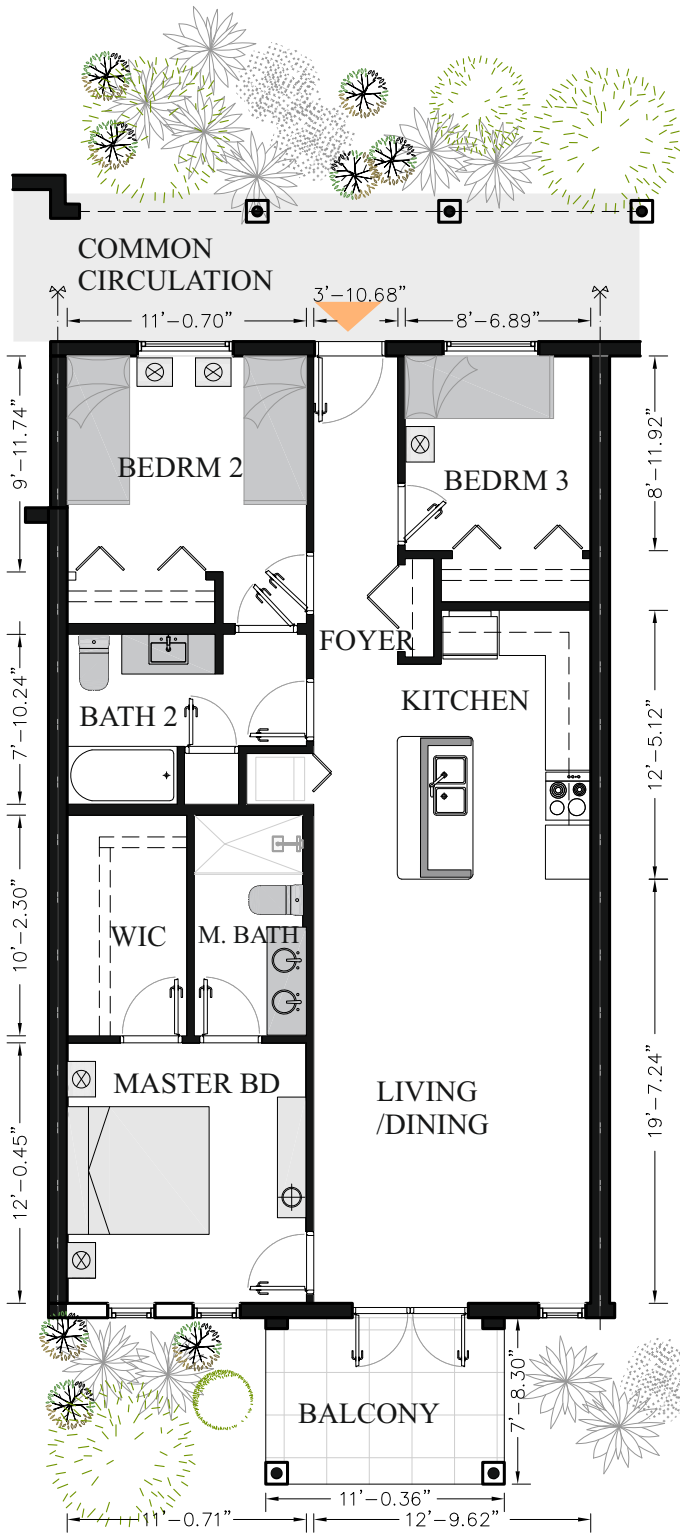

The Crescent

at Reunion

Lucia 3BD/2BA
Sq Ft: 1125