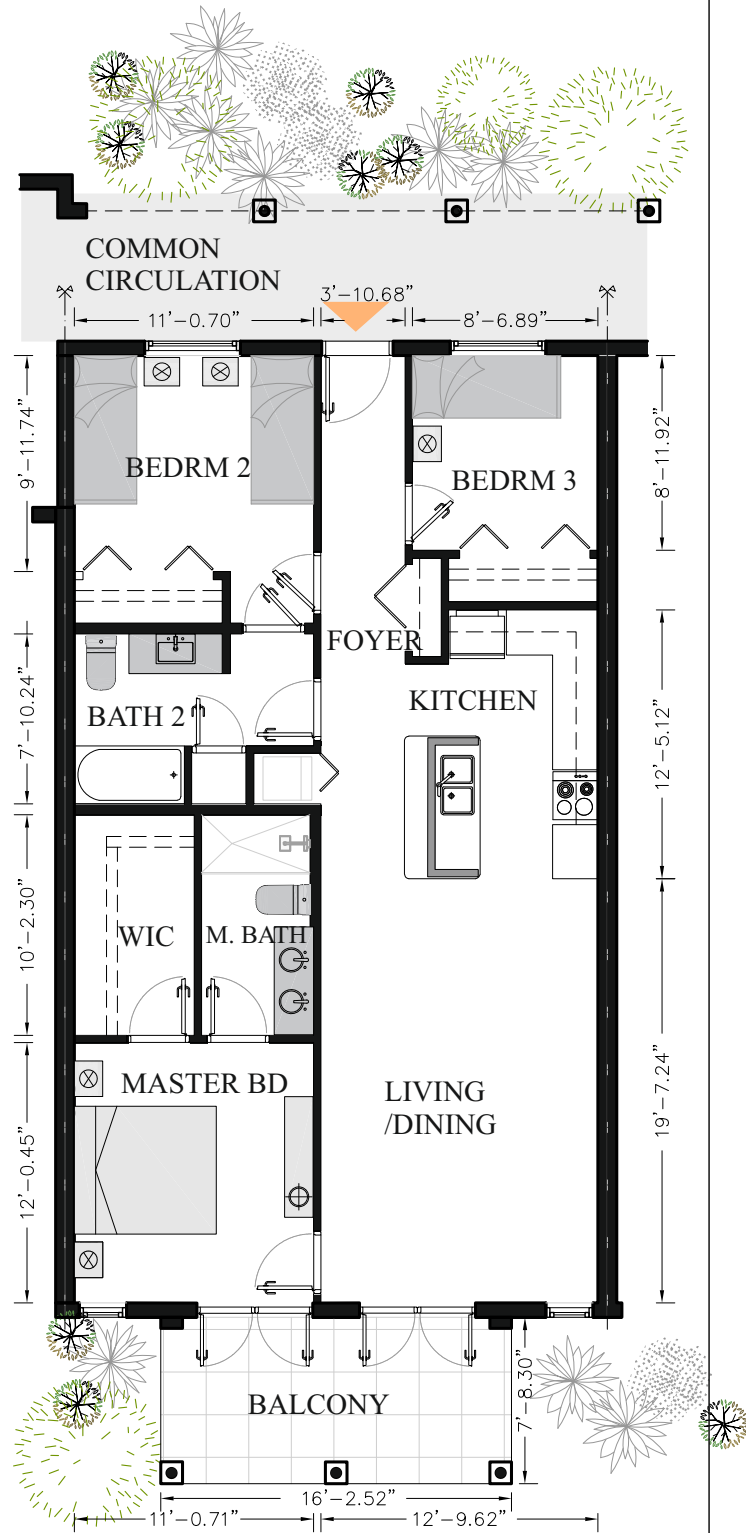

The Crescent

at Reunion

Lucia 3BD/2BA
Sq Ft: 1125