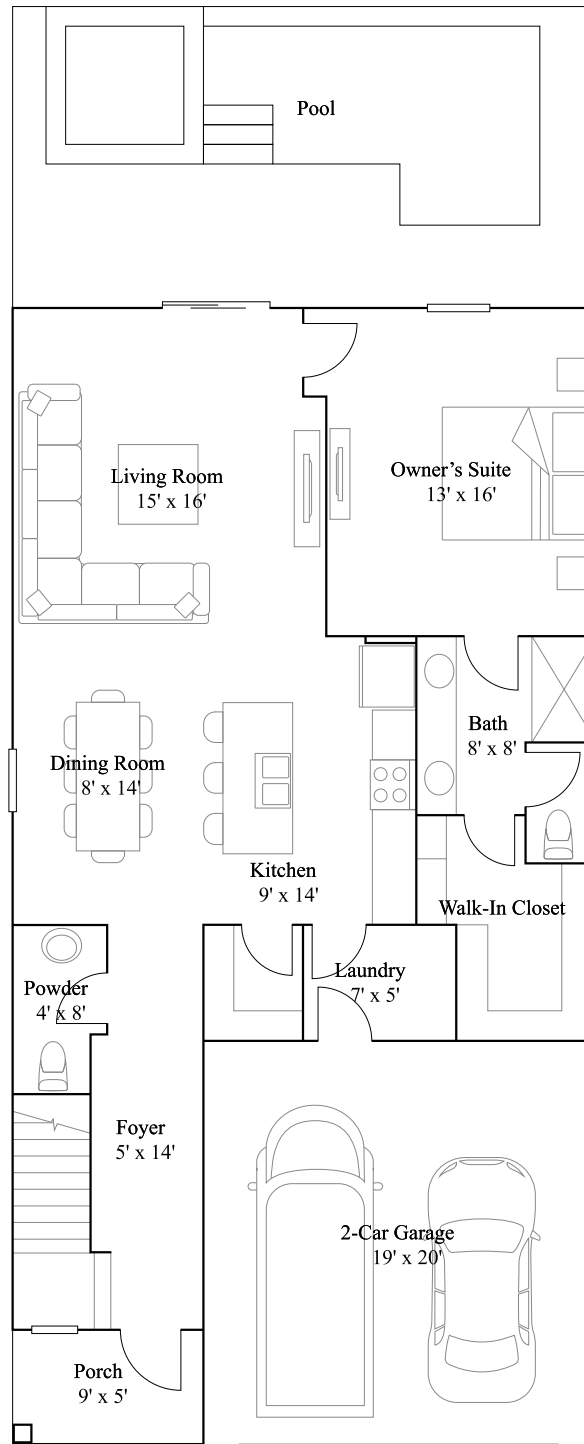

# Columbia

Reunion Village

2,370 sq. ft.

2-story

5 bed · 2 ba · 1 half ba

2 car garage

Exterior H

Exterior J

# Columbia

Reunion Village

2,370 sq. ft.  
2-story  
5 bed · 2 ba · 1 half ba  
2 car garage

## 1st Floor