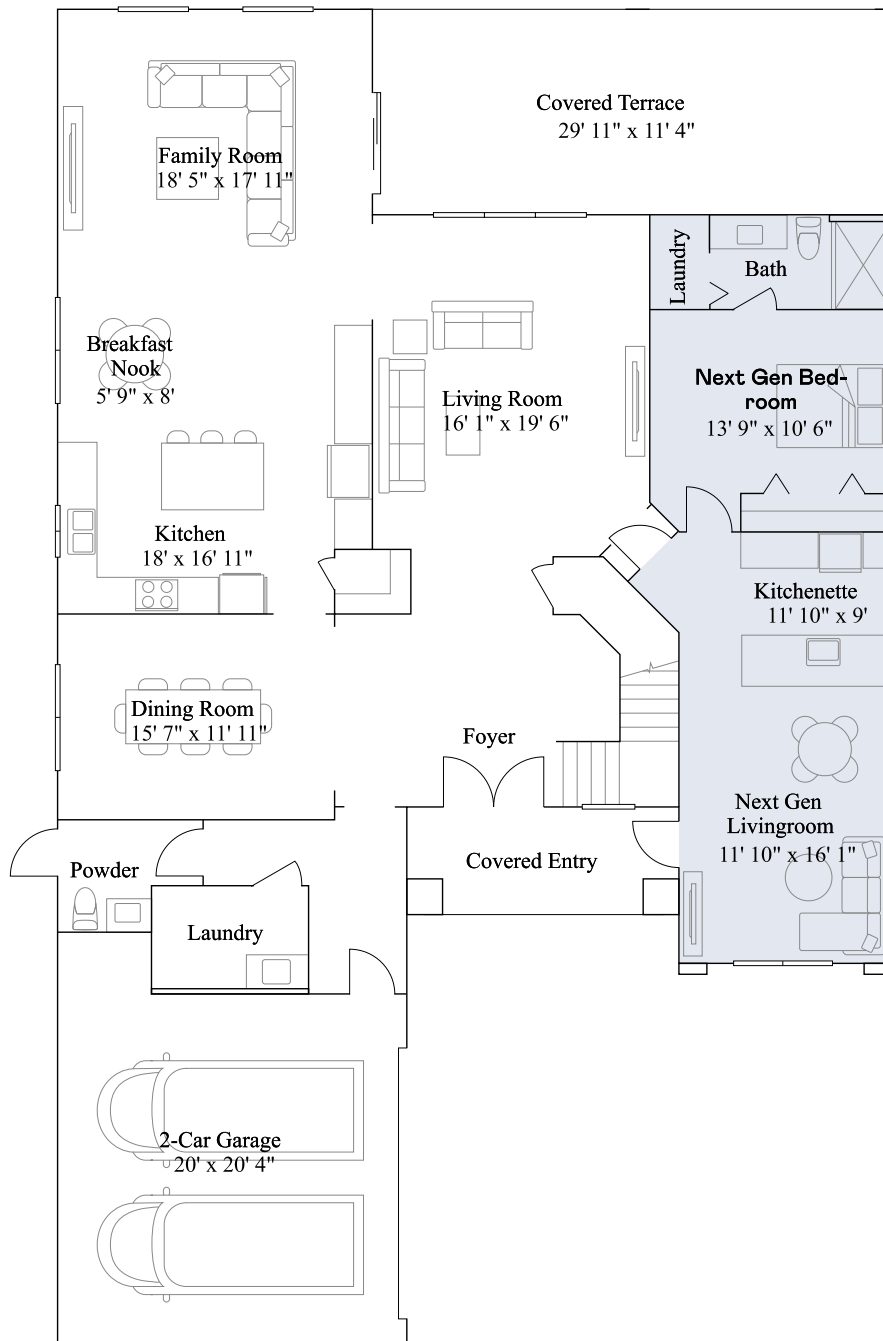

Soverreign

Monarch Collection

4,339 sq. ft.

2-story

5 bed · 5 ba · 1 half ba

2 car garage

Exterior A

Exterior B

Exterior C

Exterior D

Soverreign

Monarch Collection

4,339 sq. ft.

2-story

5 bed · 5 ba · 1 half ba

2 car garage

1st Floor

Soverreign

Monarch Collection

4,339 sq. ft.
2-story
5 bed · 5 ba · 1 half ba
2 car garage

2nd Floor