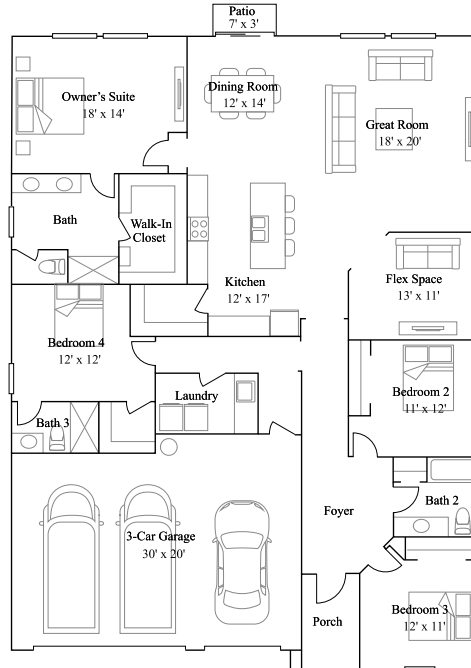

Sante Fe

4 bd . 3 ba . 2,606 ft²

1st Floor

Available Exteriors

Exterior A

Exterior B