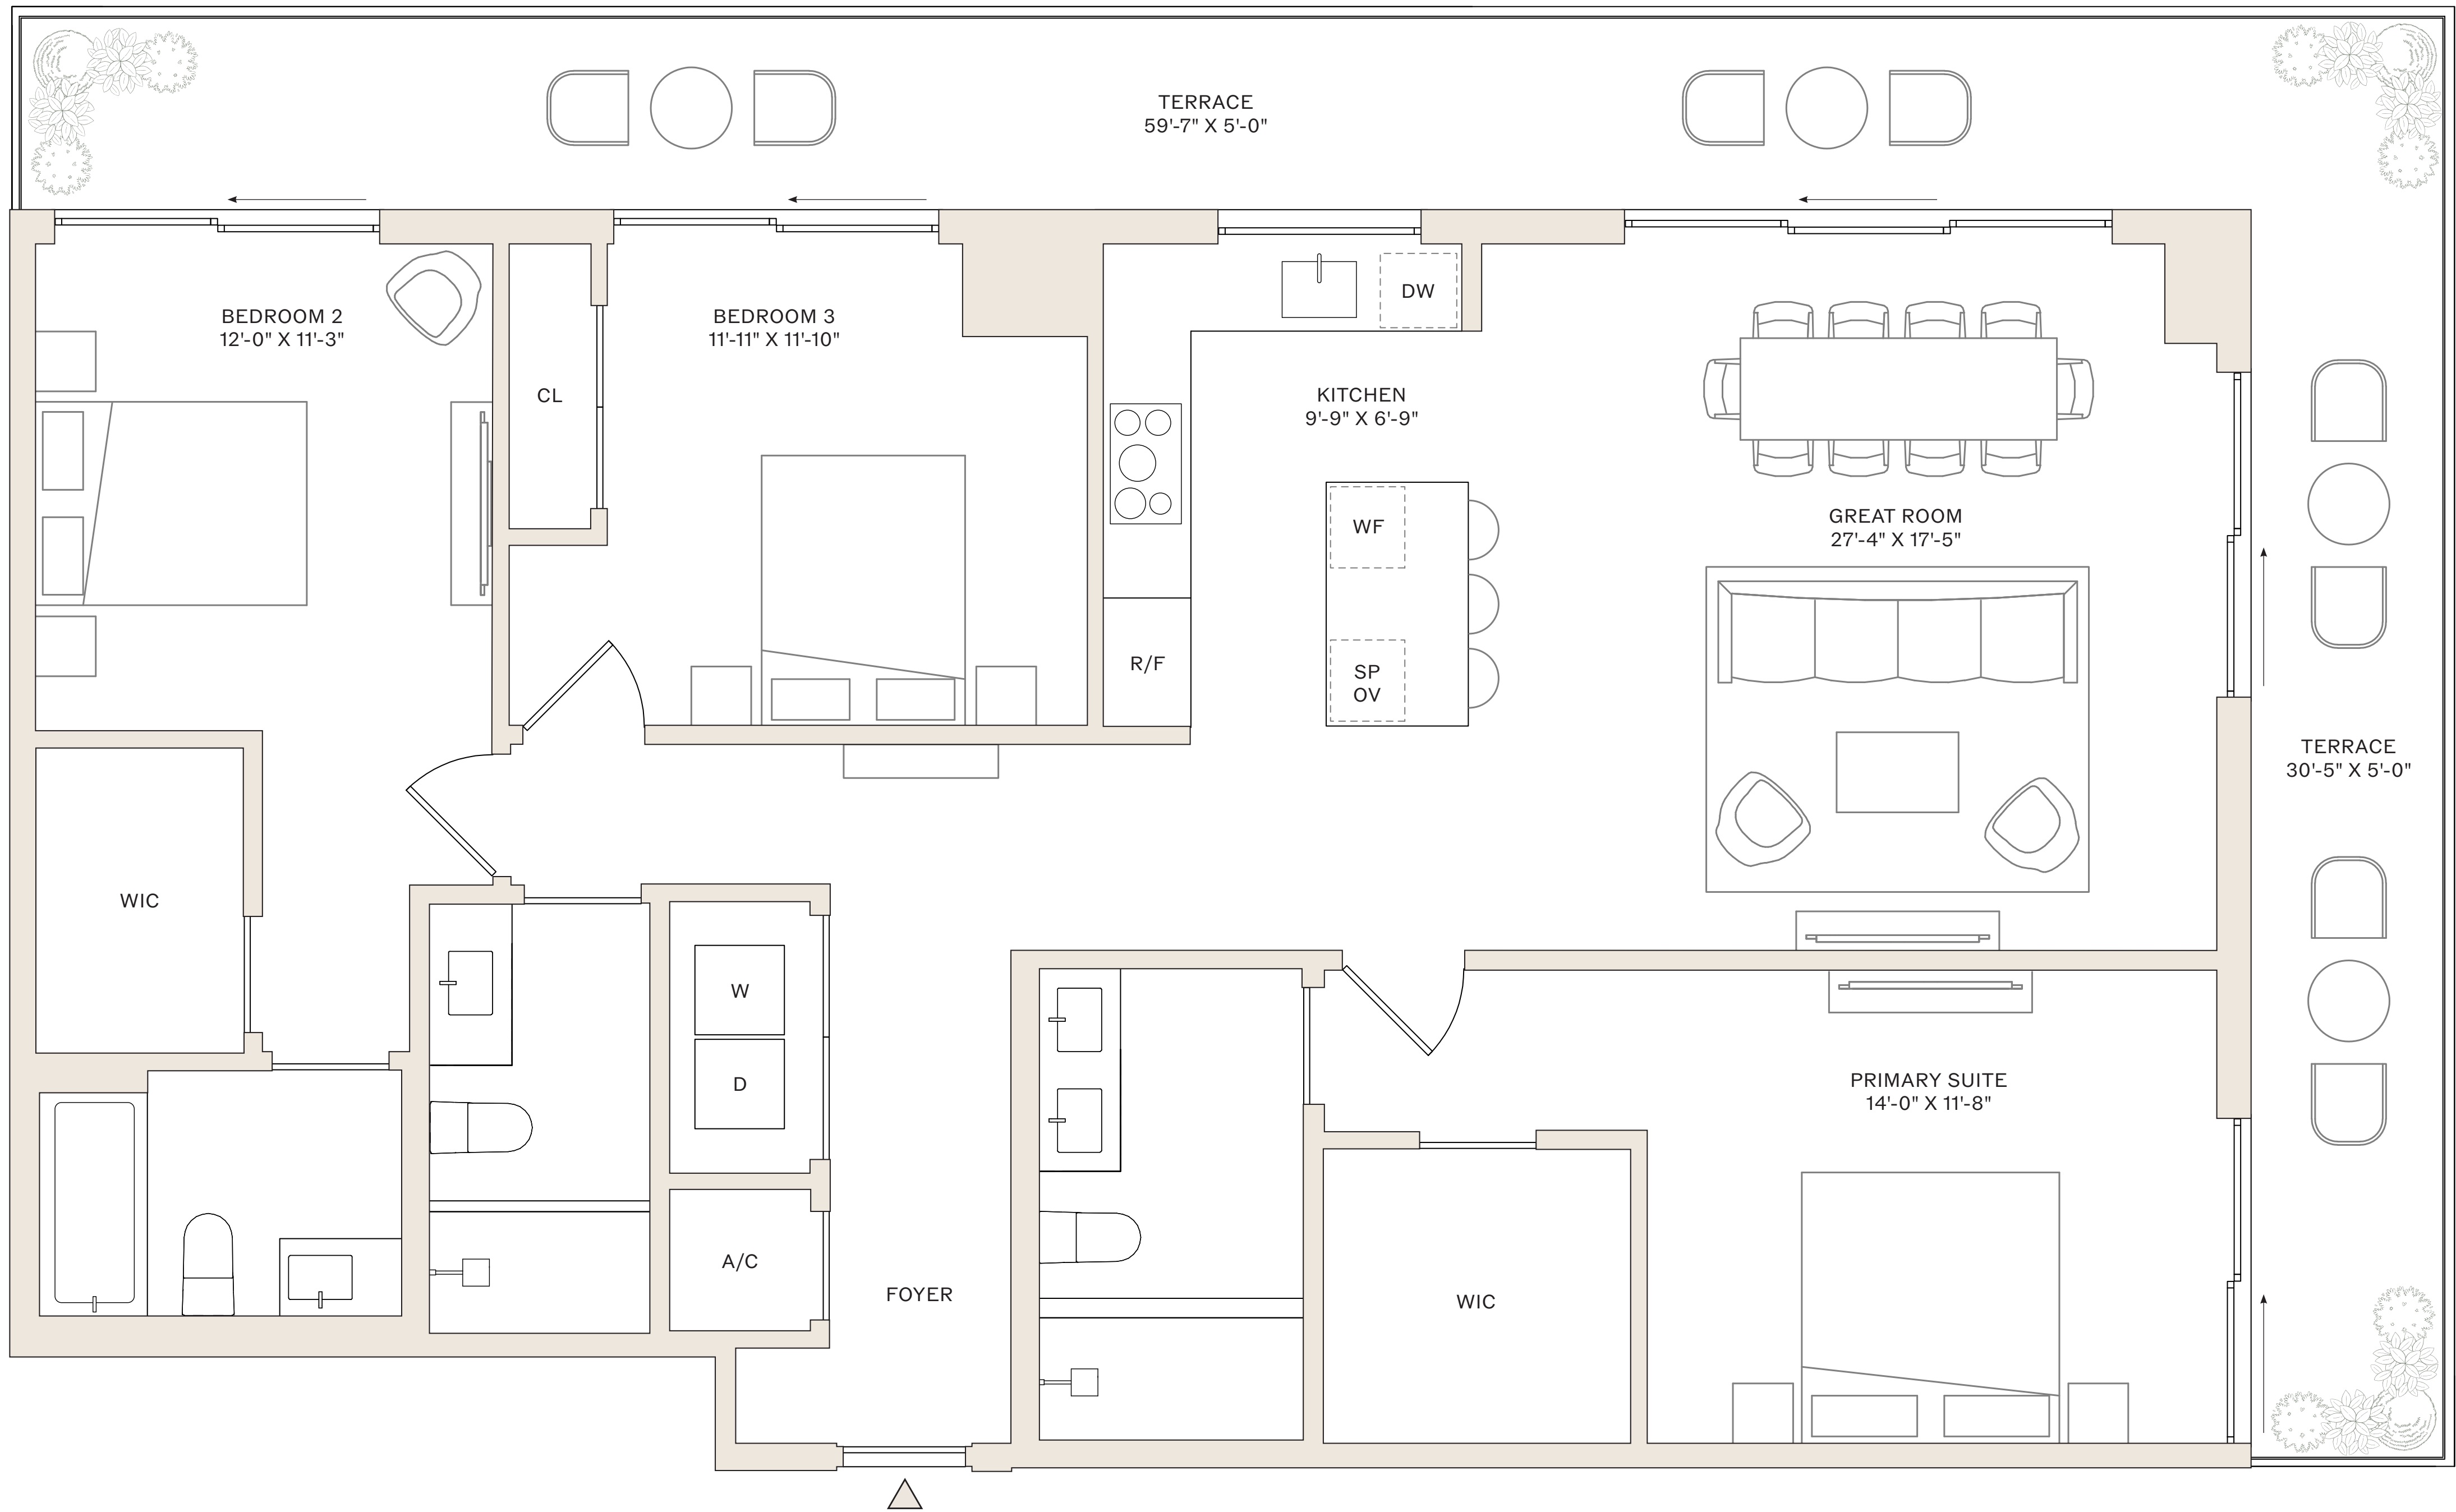

# RESIDENCES 14-29 A

3 BEDROOMS  
3 BATHROOMS

INTERIOR: 1,649 SF  
TERRACE: 449 SF

# RESIDENCE 30-44 B

3 BEDROOMS  
3.5 BATHROOMS

INTERIOR: 1,579 SF  
TERRACE: 431 SF