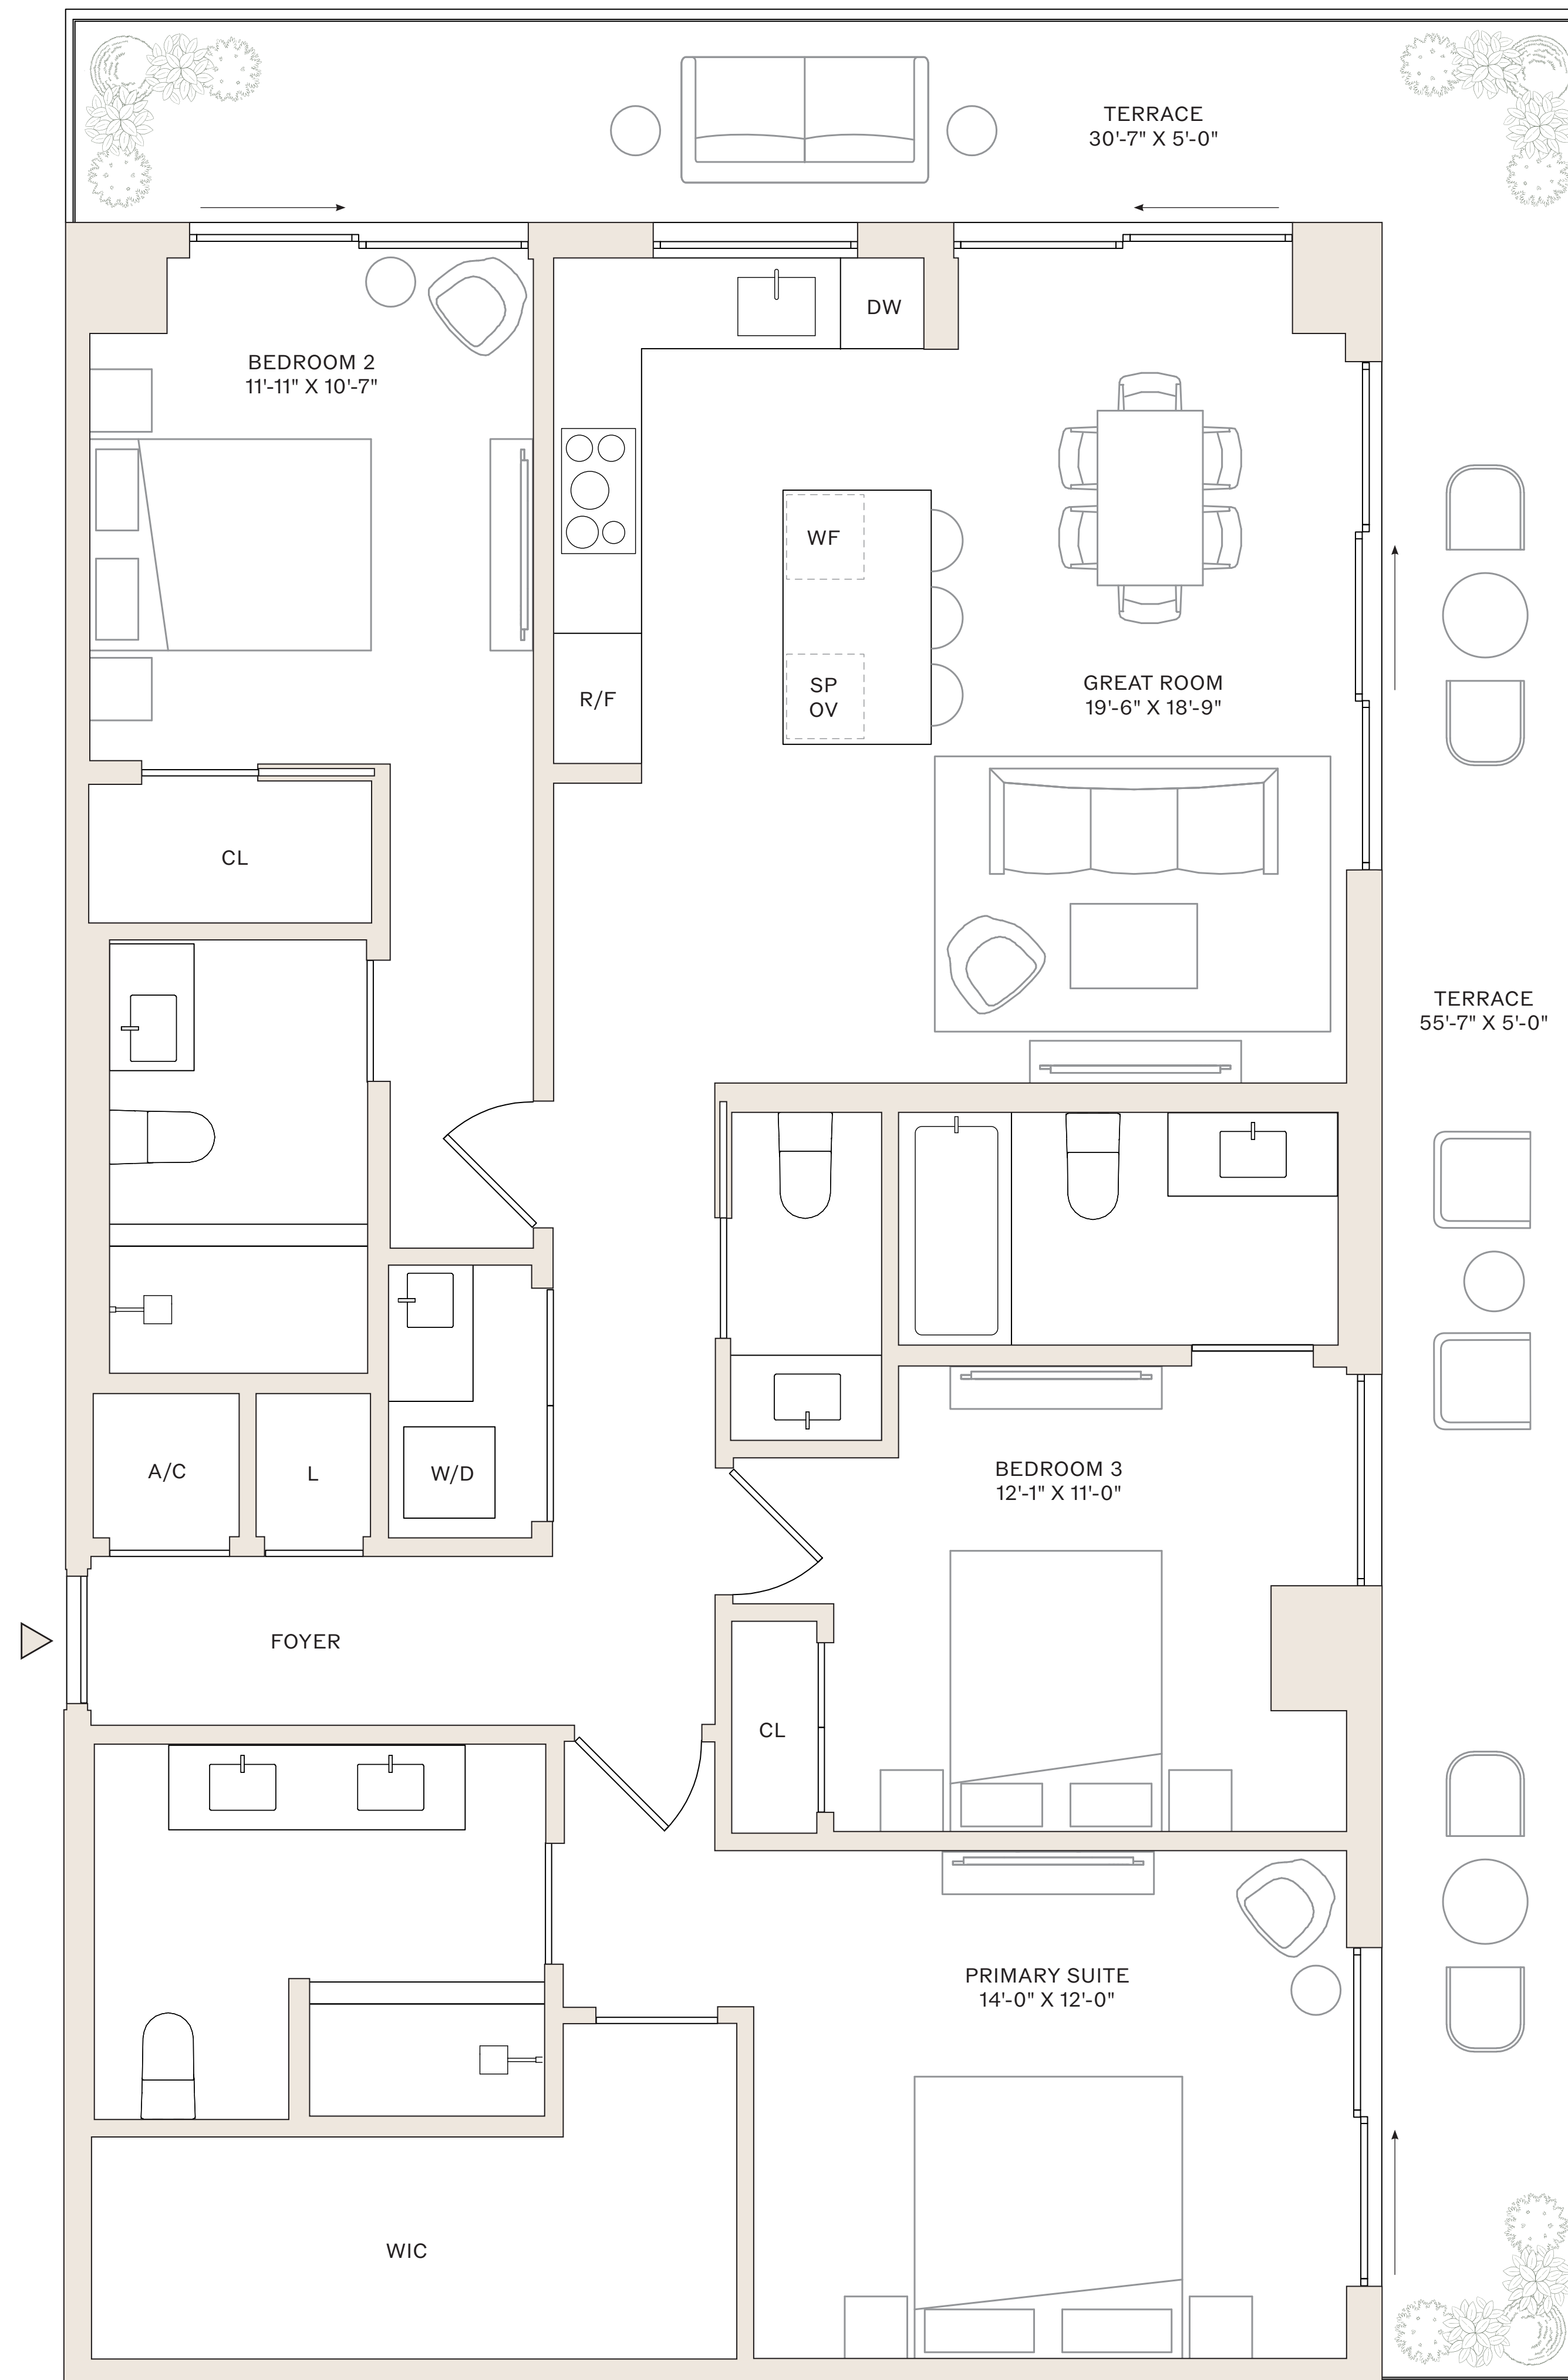

# RESIDENCES 14-29 A

3 BEDROOMS  
3 BATHROOMS

INTERIOR: 1,649 SF  
TERRACE: 449 SF

# RESIDENCE 30-44 B

3 BEDROOMS  
3.5 BATHROOMS

INTERIOR: 1,579 SF  
TERRACE: 431 SF