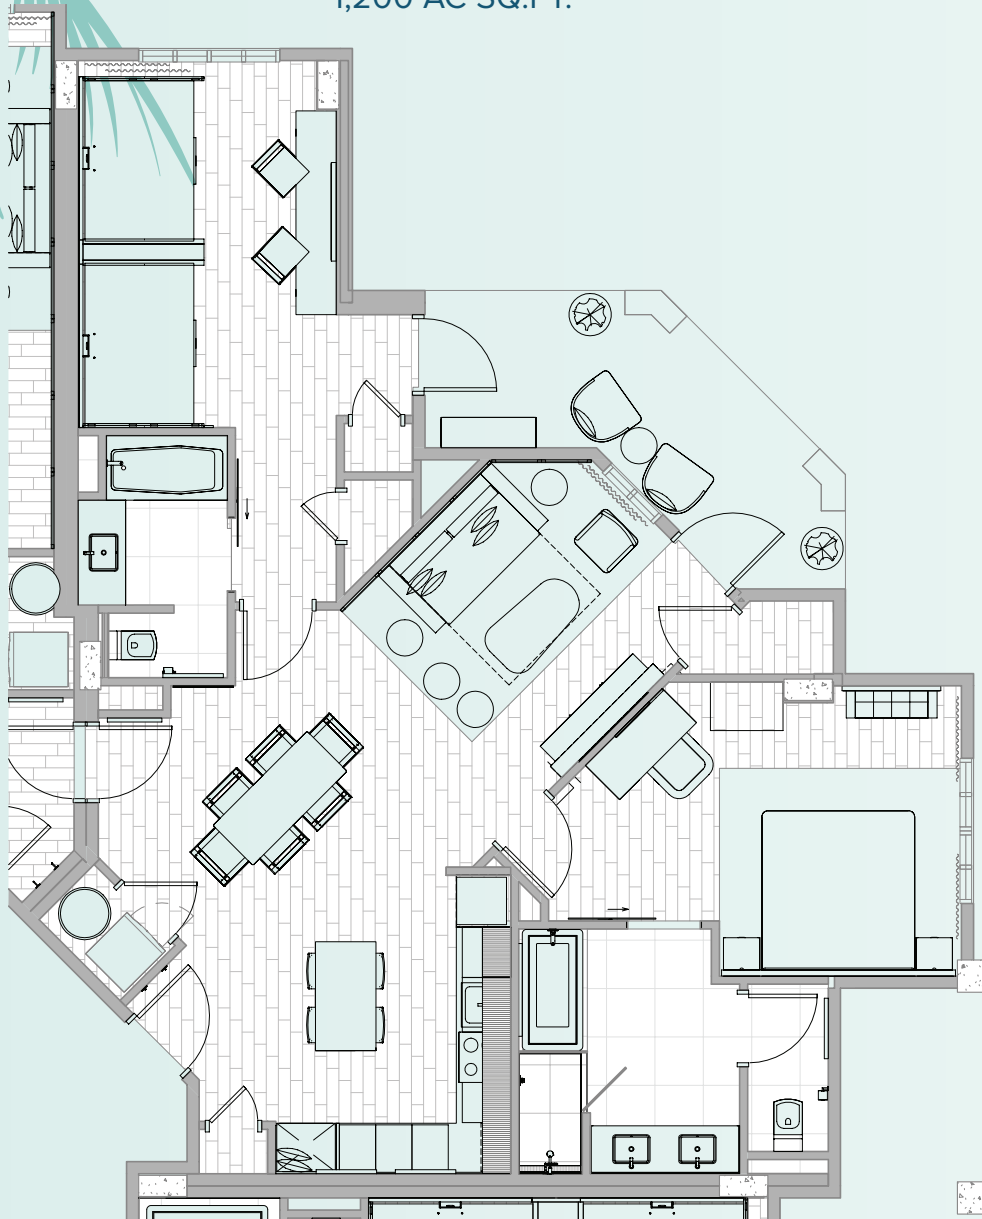

# THE Inspiration

EMBASSY  
SUITES  
by Hilton™

Orlando Sunset Walk

## 2 BEDROOMS (C-2)

2 BEDROOMS • 2 BATHS

1,200 AC SQ.FT.

Virtual reality plans, elevations and/or renderings are artists' conception, not to scale and may contain options or features which are not standard on all residences. Embassy Suites by Hilton Orlando Sunset Walk reserves the right to make changes to these floorplans, features, specifications, dimensions and elevations without prior notice. Stated dimensions and square footage are approximate and should not be used as representation of the homes precise or actual size. Any statement, verbal or written, regarding "under air", "living area" or "finished area" or any other description or modifier of the square footage size of any home is a shorthand description of the manner in which the square footage was estimated and should not be construed to indicate certainty.