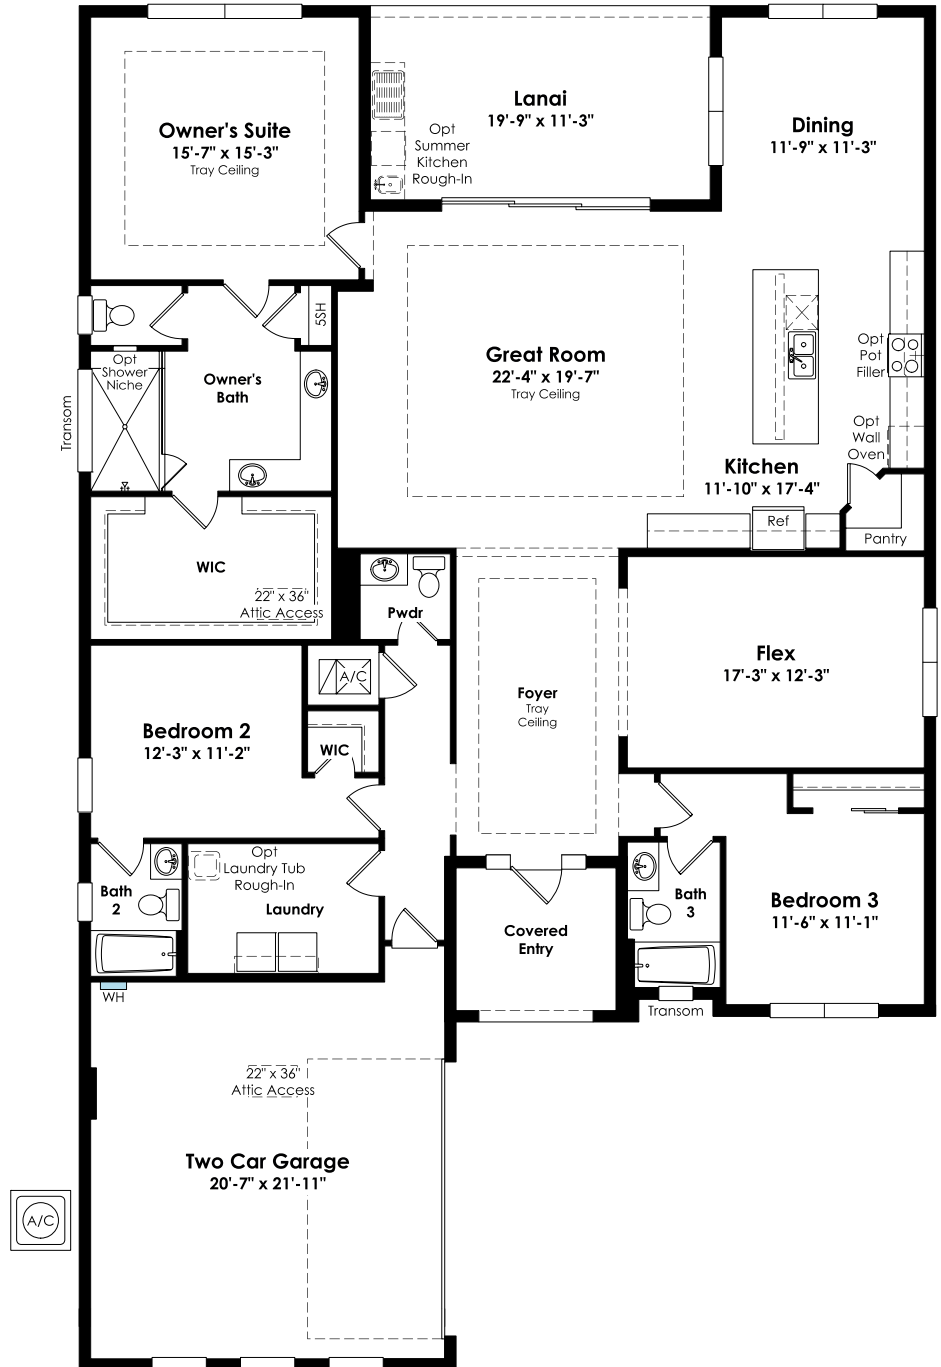

KOLTER HOMES®

Riley

First Floor

3-5 Beds

3-4 Full Baths | 1 Half Bath

2 Car Garage

2,586 Sq. Ft.

Selected Options:

Elevation A

KOLTER HOMES®

Riley

3-5 Beds

3-4 Full Baths | 1 Half Bath

2,586 Sq. Ft.

Elevation A

Elevation A-Bonus

Elevation B

Elevation B-Bonus

Elevation C

Elevation C-Bonus