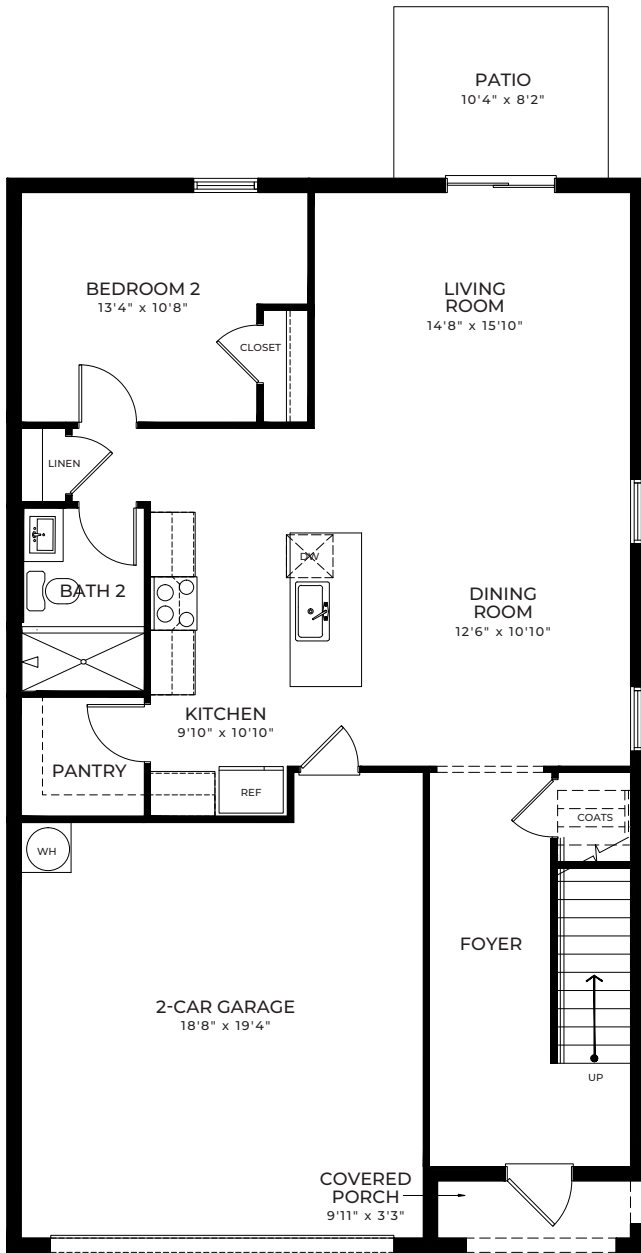

Classic

Coastal

ROBIE

Contemporary

Modern

FIRST FLOOR

SECOND FLOOR

ROBIE

- 4 Bedrooms
- 3 Bathrooms
- Upstairs Living
- 2-Car Garage

1st Floor A/C Sq. Ft.	1,048
2nd Floor A/C Sq. Ft.	1,451
Total A/C Sq. Ft.	2,499
Covered Porch	32
2-Car Garage	403
Total Sq. Ft.	2,934