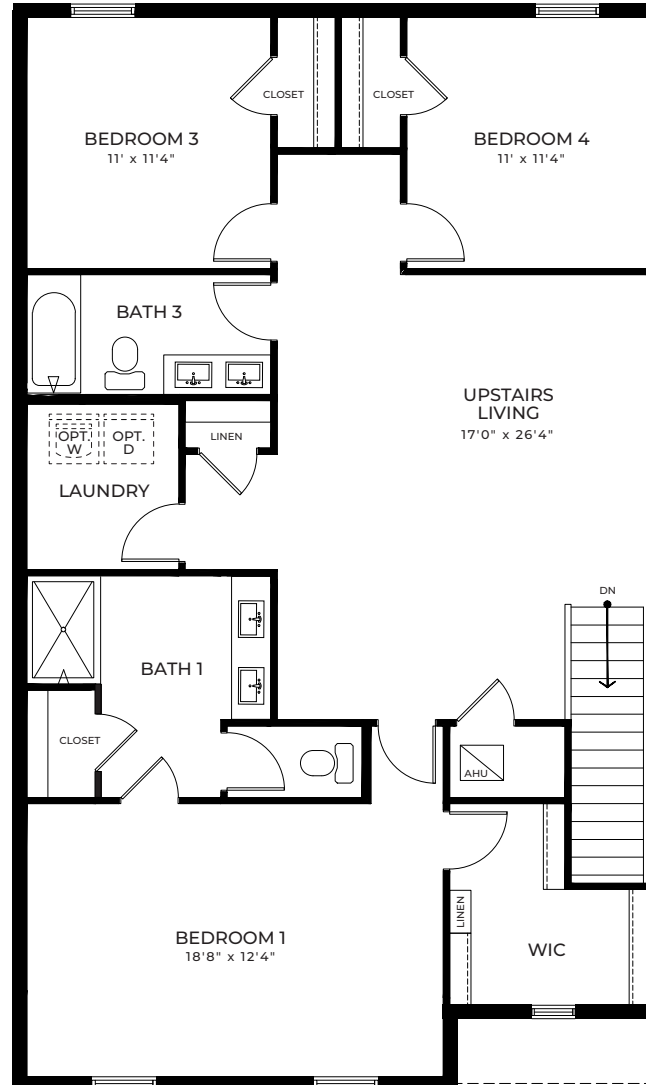

Classic

Coastal

ROBIE

Contemporary

Modern

FIRST FLOOR

SECOND FLOOR

ROBIE

- 4 Bedrooms
- 3 Bathrooms
- Upstairs Living
- 2-Car Garage

1st Floor A/C Sq. Ft.	1,048
2nd Floor A/C Sq. Ft.	1,451
Total A/C Sq. Ft.	2,499
Covered Porch	32
2-Car Garage	403
Total Sq. Ft.	2,934