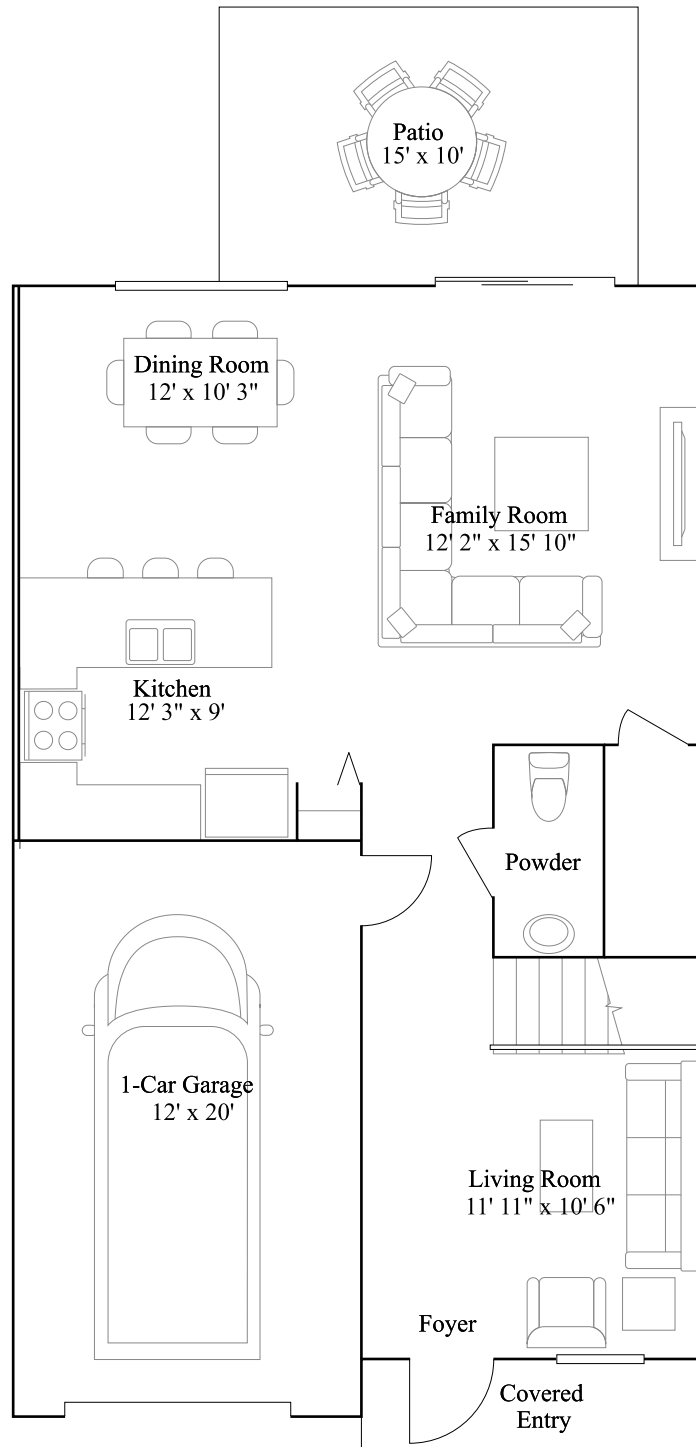

Poppy

Terra Sol

Available options include: Optional den

1,746 sq. ft.
2-story
3 bed · 3 ba
1 car garage

Front View

Rear View

Poppy

Terra Sol

Available options include: Optional den

1,746 sq. ft.

2-story

3 bed · 3 ba

1 car garage

1st Floor

Poppy

Terra Sol

Available options include: Optional den

1,746 sq. ft.
2-story
3 bed · 3 ba
1 car garage

2nd Floor

Poppy

Terra Sol

Available options include: Optional den

1,746 sq. ft.
2-story
3 bed · 3 ba
1 car garage

2nd Floor Options