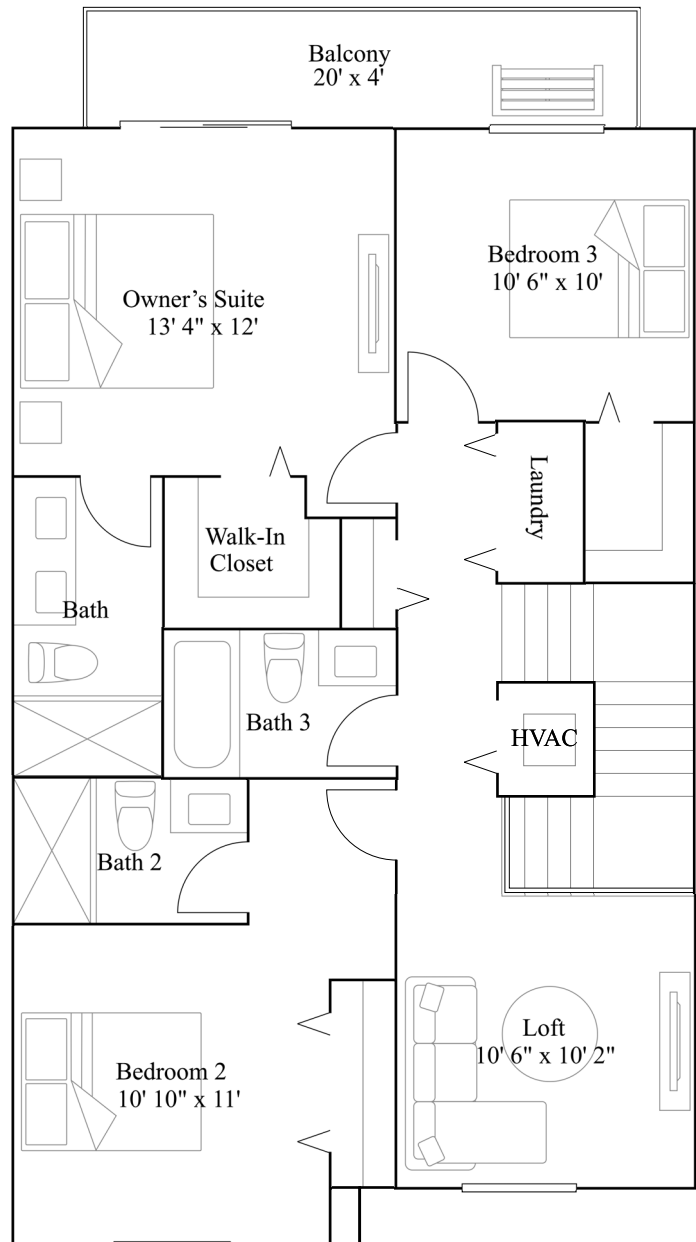

Poppy

Terra Sol

Available options include: Optional den

1,746 sq. ft.
2-story
3 bed · 3 ba
1 car garage

Front View

Rear View

Poppy

Terra Sol

Available options include: Optional den

1,746 sq. ft.

2-story

3 bed · 3 ba

1 car garage

1st Floor

Poppy

Terra Sol

Available options include: Optional den

1,746 sq. ft.
2-story
3 bed · 3 ba
1 car garage

2nd Floor

Poppy

Terra Sol

Available options include: Optional den

1,746 sq. ft.
2-story
3 bed · 3 ba
1 car garage

2nd Floor Options