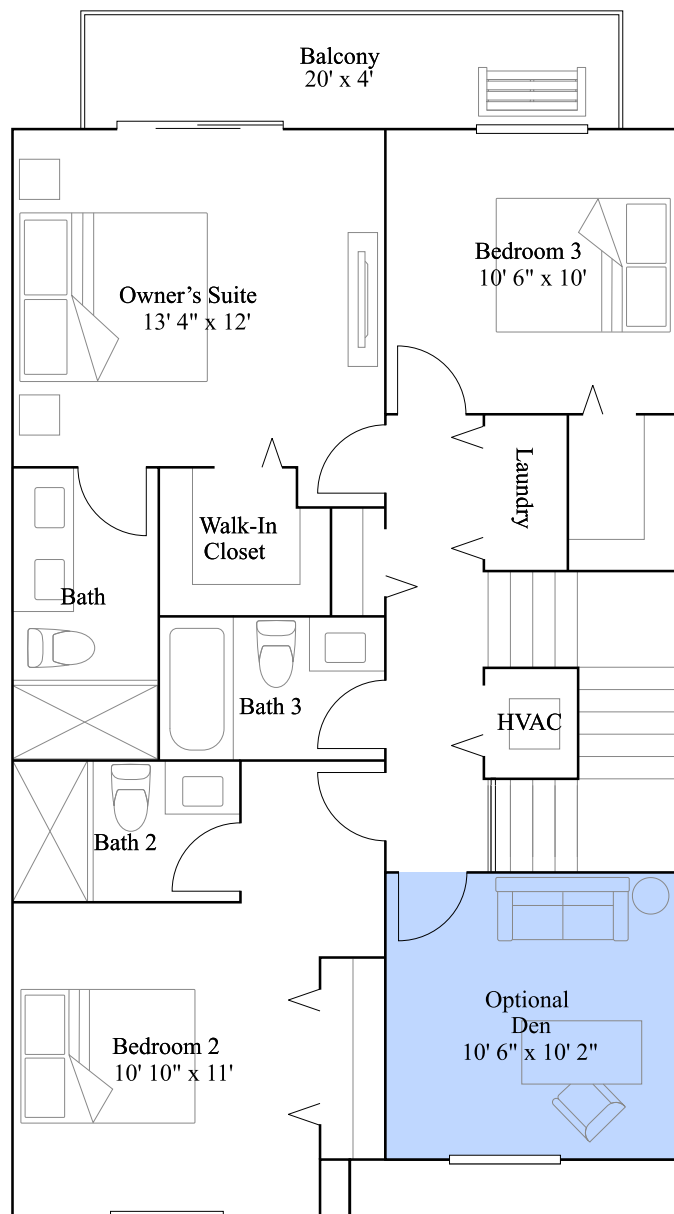

Poppy

Terra Sol

Available options include: Optional den

1,746 sq. ft.
2-story
3 bed · 3 ba
1 car garage

Front View

Rear View

Poppy

Terra Sol

Available options include: Optional den

1,746 sq. ft.

2-story

3 bed · 3 ba

1 car garage

1st Floor

Poppy

Terra Sol

Available options include: Optional den

1,746 sq. ft.
2-story
3 bed · 3 ba
1 car garage

2nd Floor

Poppy

Terra Sol

Available options include: Optional den

1,746 sq. ft.
2-story
3 bed · 3 ba
1 car garage

2nd Floor Options