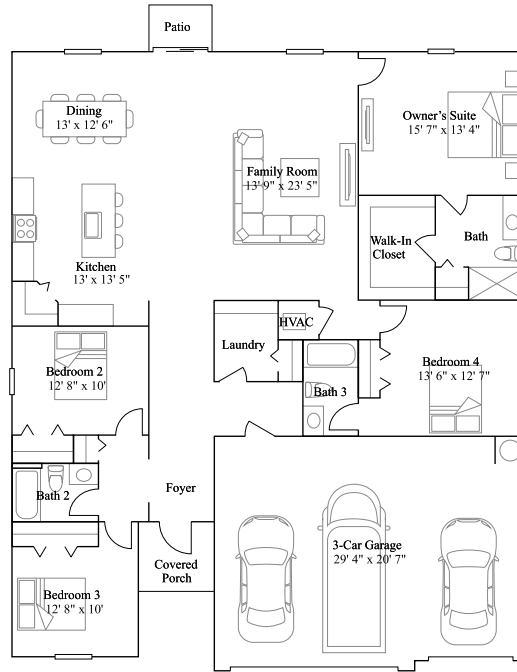

# BRAVO

4 bd . 3 ba . 2,205 ft<sup>2</sup>

1st Floor

Available Exteriors

Exterior A

Exterior B