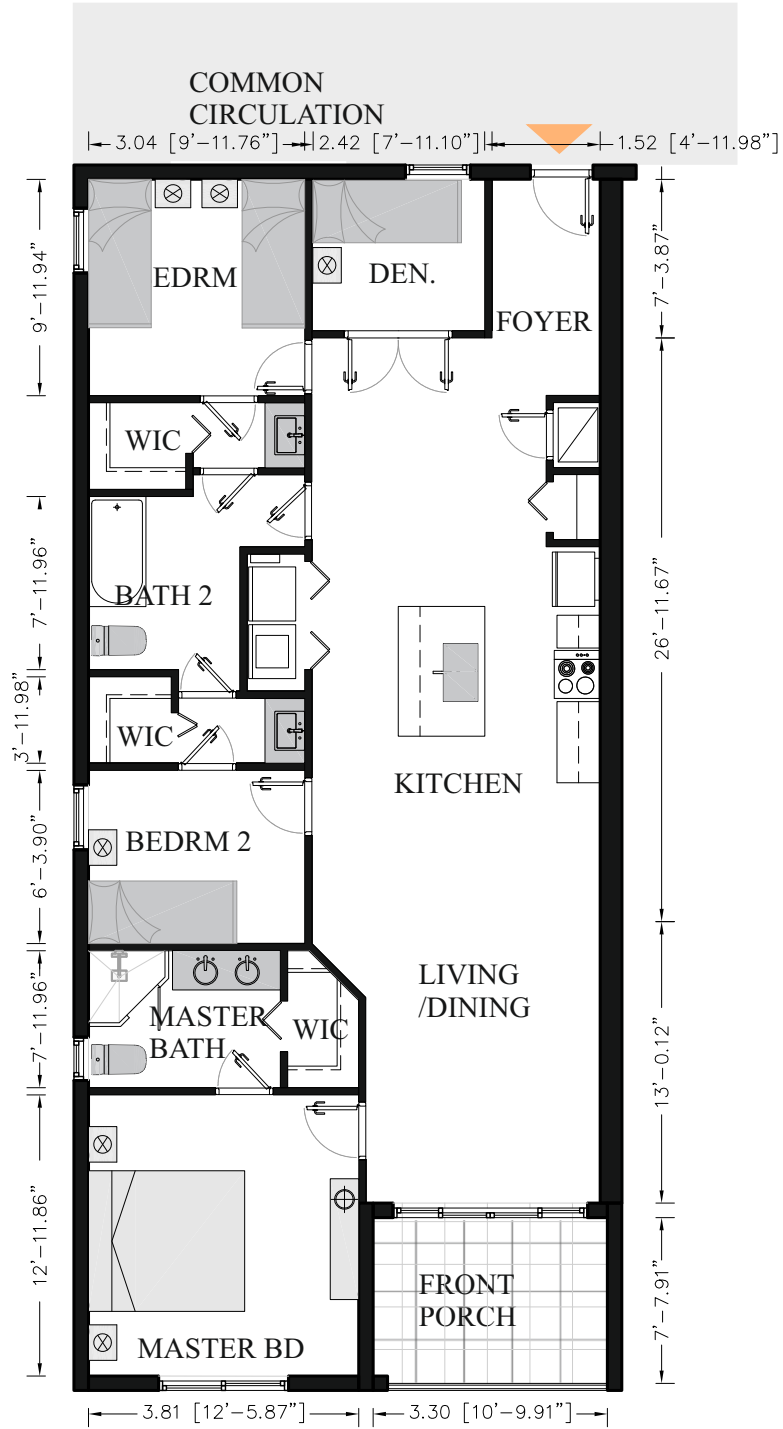

The Crescent

at Reunion

Noah

3BD/2BA + Den
Sq Ft: 1328