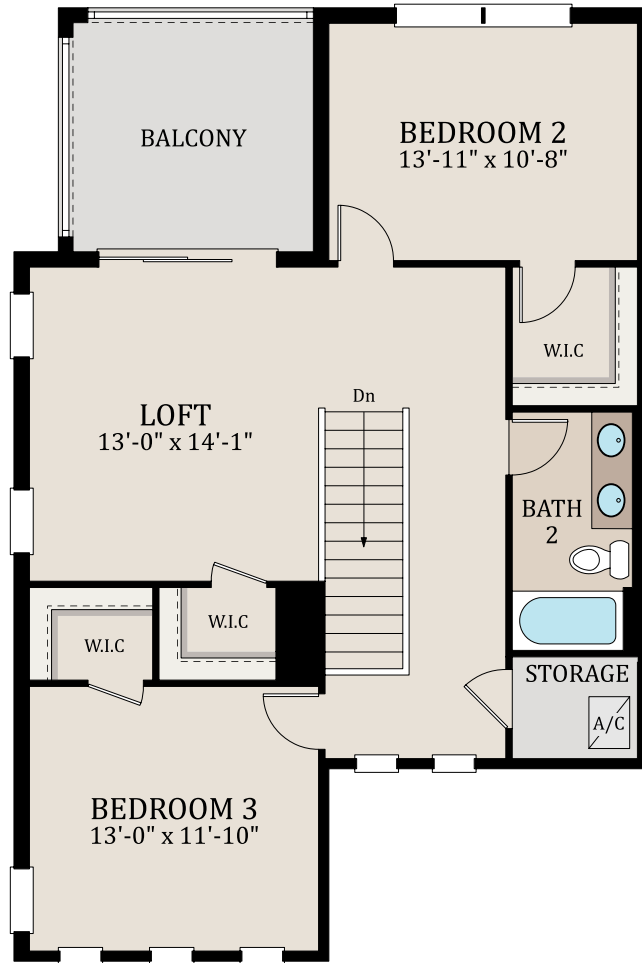

Dalia

First Floor

3 Beds

2 Full Baths | 1 Half Bath

2 Car Garage

2,132 Sq. Ft.

FLOOR COLOR LEGEND

TILE

Dalia

Second Floor

3 Beds

2 Full Baths | 1 Half Bath

2 Car Garage

2,132 Sq. Ft.

FLOOR COLOR LEGEND

	TILE
	CARPET
	UNFINISHED

Dalia

3 Beds
2 Full Baths | 1 Half Bath
2,132 Sq. Ft.

Dalia