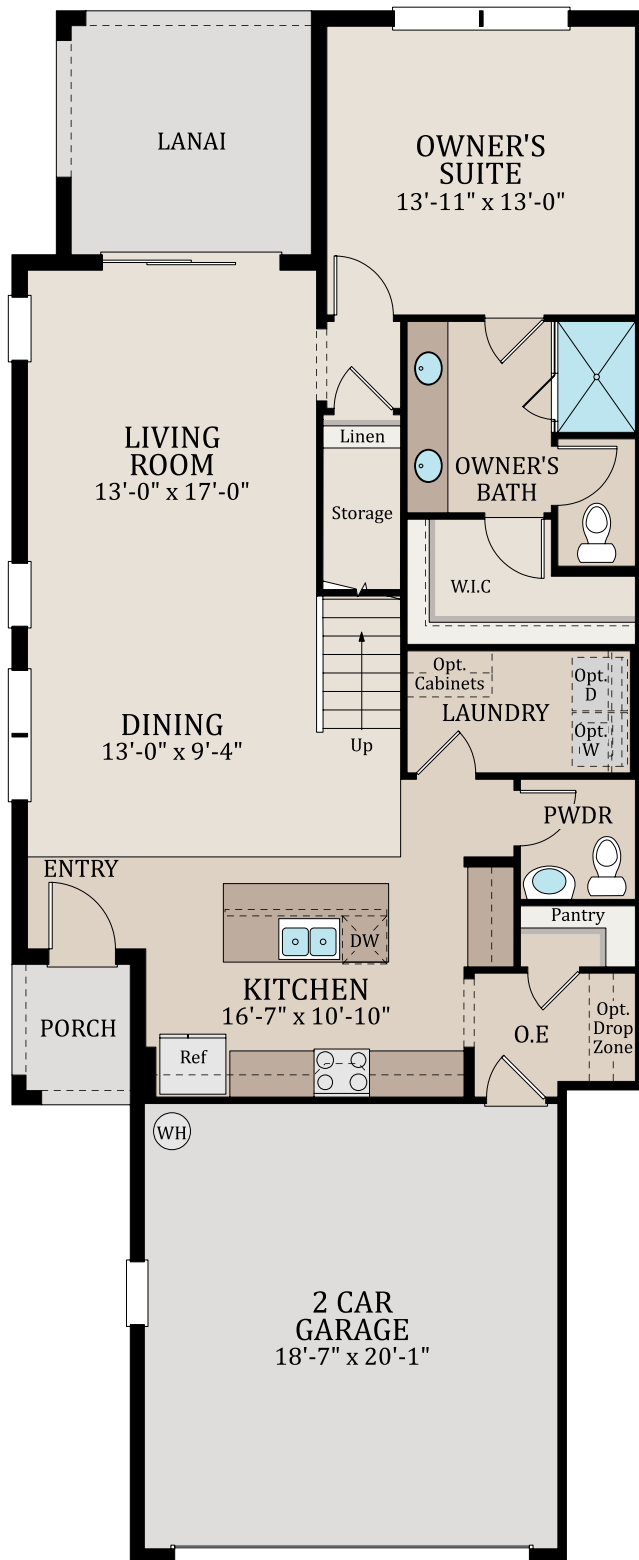

Dalia

First Floor

3 Beds

2 Full Baths | 1 Half Bath

2 Car Garage

2,132 Sq. Ft.

FLOOR COLOR LEGEND

TILE

Dalia

Second Floor

3 Beds

2 Full Baths | 1 Half Bath

2 Car Garage

2,132 Sq. Ft.

FLOOR COLOR LEGEND

	TILE
	CARPET
	UNFINISHED

Dalia

3 Beds
2 Full Baths | 1 Half Bath
2,132 Sq. Ft.

Dalia