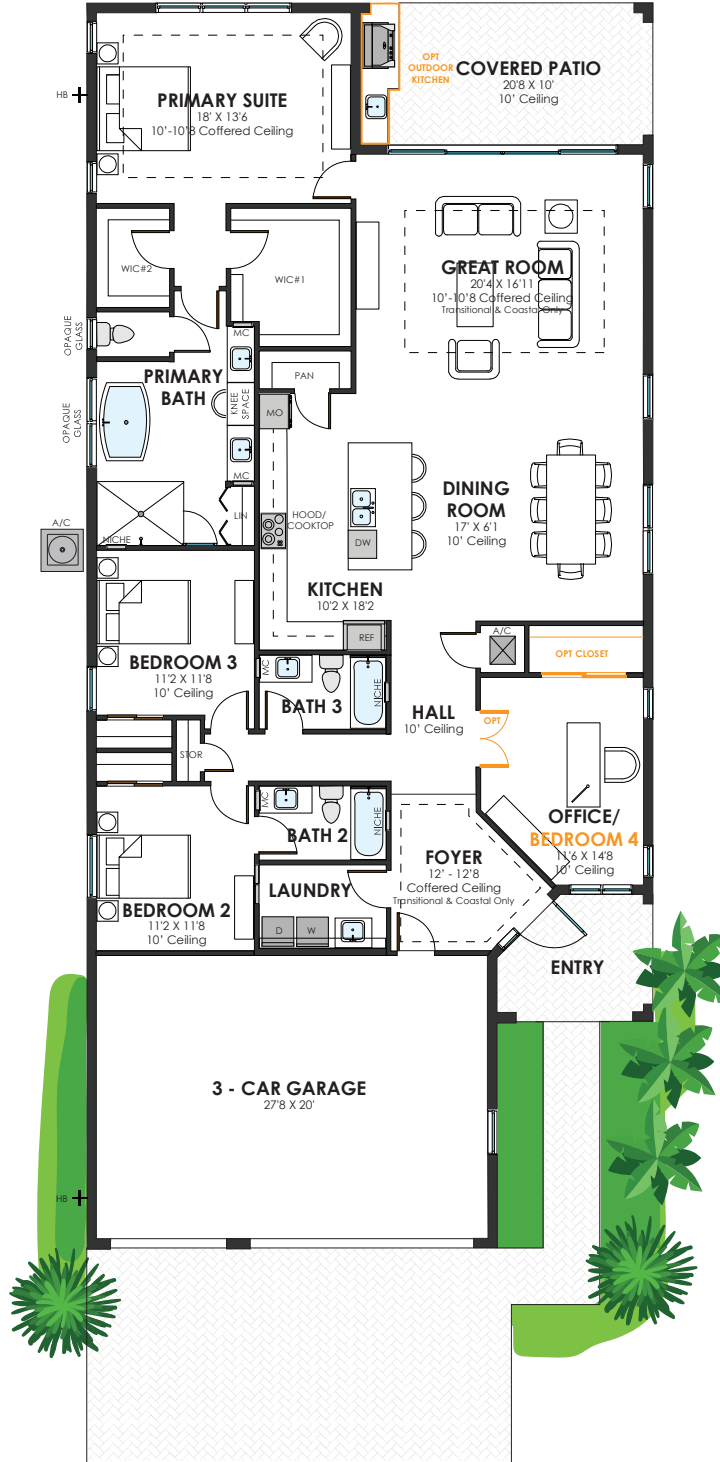

LAGUNA

Grand Foyer

Office

3-Car Garage

4 Beds

2,449 A/C SF
3,344 TOTAL SF

= Sales Center

CONTEMPORARY

TRANSITIONAL

COASTAL