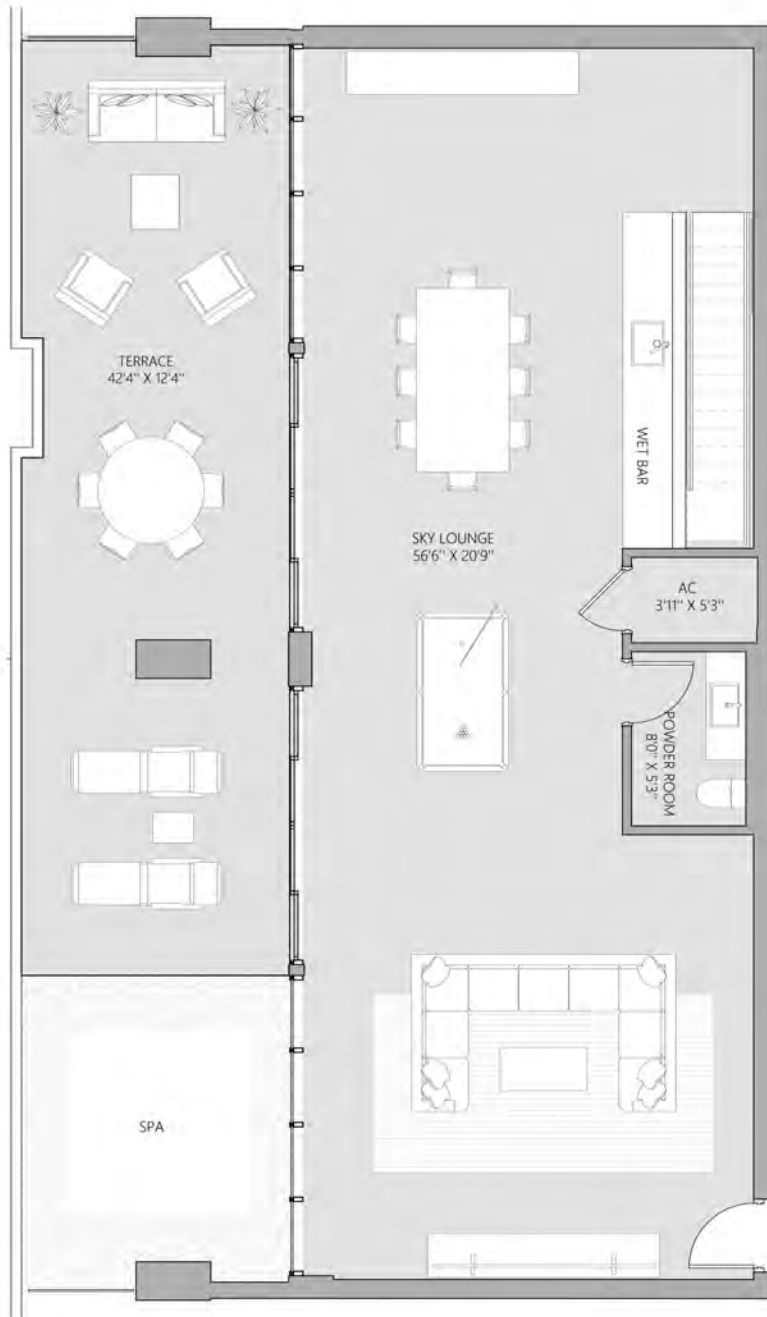

East Tower Penthouse 02 Upper Floor

Model	PH2
Bedrooms	
Bathrooms	1/2
Interior Area	
Exterior Area	577sq ft - 53.6 sq m

East Tower Penthouse 03 Upper Floor

Model	PH2
Bedrooms	
Bathrooms	1/2
Interior Area	
Exterior Area	577sq ft - 53.6 sq m

East Tower Penthouse 05 Upper Floor

Model	PH3
Bedrooms	0
Bathrooms	1/2
Interior Area	
Exterior Area	754sq ft - 70 sq m

East Tower Penthouse 06

Model	PH3
Bedrooms	3
Bathrooms	3.5
Interior Area	
Exterior Area	426sq ft - 39.5 sq m

East Tower Penthouse 06 Upper Floor

Model	PH3
Bedrooms	0
Bathrooms	1/2
Interior Area	
Exterior Area	754sq ft - 70 sq m