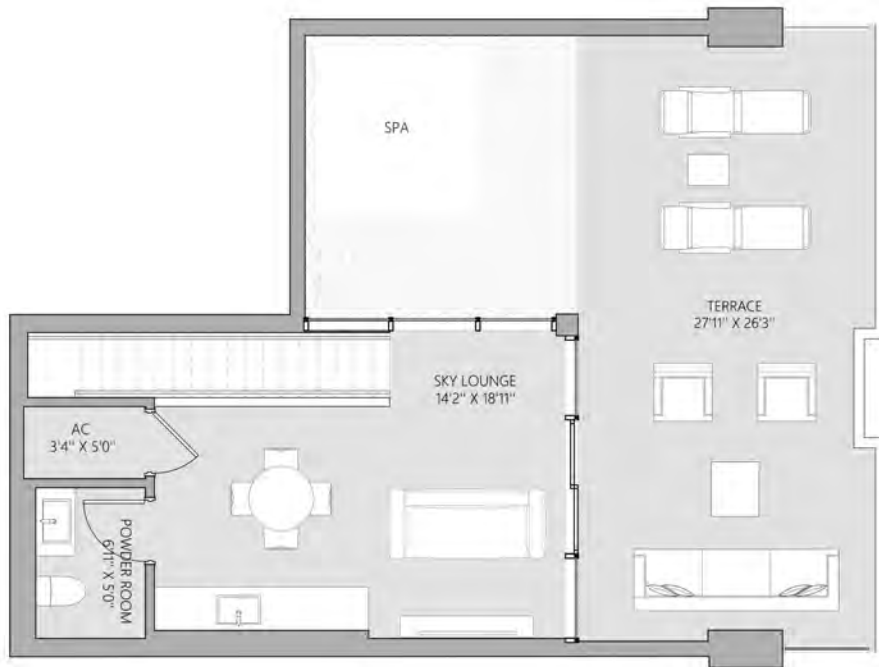

East Tower Penthouse 02 Upper Floor

Model	PH2
Bedrooms	
Bathrooms	1/2
Interior Area	
Exterior Area	577sq ft - 53.6 sq m

East Tower Penthouse 03 Upper Floor

Model	PH2
Bedrooms	
Bathrooms	1/2
Interior Area	
Exterior Area	577sq ft - 53.6 sq m

East Tower Penthouse 05 Upper Floor

Model	PH3
Bedrooms	0
Bathrooms	1/2
Interior Area	
Exterior Area	754sq ft - 70 sq m

East Tower Penthouse 06

Model	PH3
Bedrooms	3
Bathrooms	3.5
Interior Area	
Exterior Area	426sq ft - 39.5 sq m

East Tower Penthouse 06 Upper Floor

Model	PH3
Bedrooms	0
Bathrooms	1/2
Interior Area	
Exterior Area	754sq ft - 70 sq m