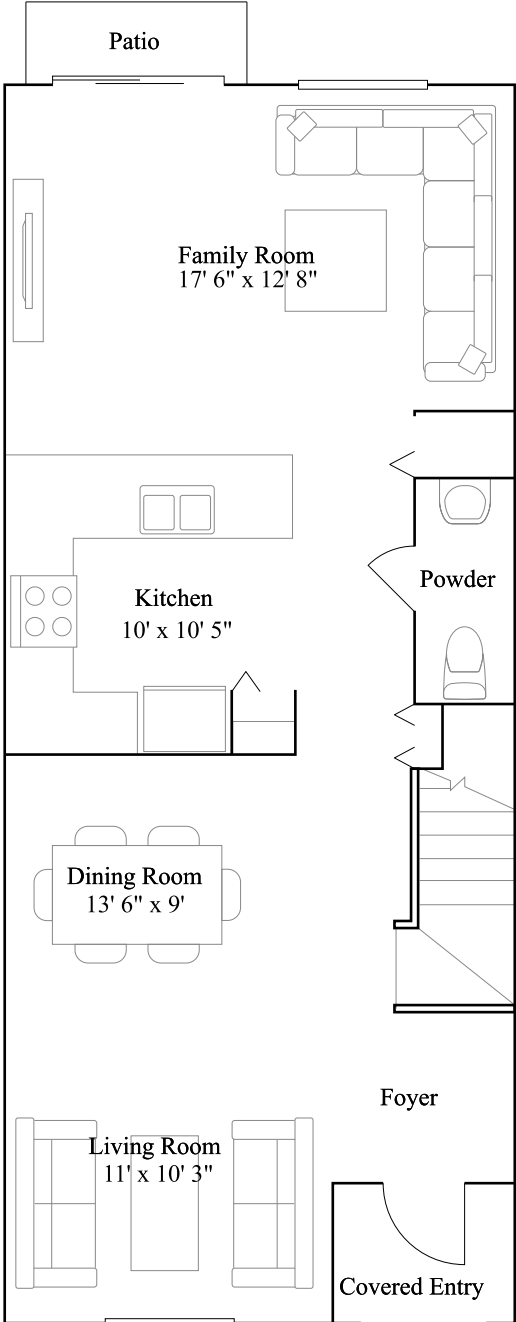

Sunglow

Horizon Collection

1,545 sq. ft.
2-story
3 bed · 2 ba
0 car garage

Exterior AI

Sunglow

Horizon Collection

1,545 sq. ft.
2-story
3 bed · 2 ba
0 car garage

1st Floor

Sunglow

Horizon Collection

1,545 sq. ft.
2-story
3 bed · 2 ba
0 car garage

2nd Floor