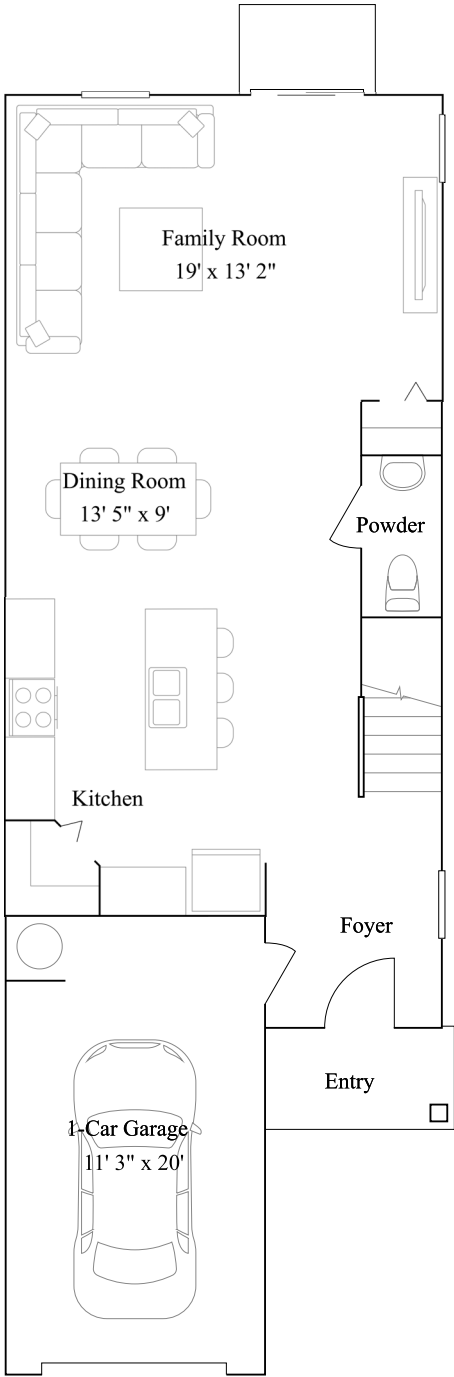

Easton

Hardwick Farms - Townhome Collection

1,716 sq. ft.
2-story
3 bed · 2 ba · 1 half ba
1 car garage

4-Plex

6-Plex

Easton

Hardwick Farms - Townhome Collection

1,716 sq. ft.
2-story
3 bed · 2 ba · 1 half ba
1 car garage

1st Floor

Easton

Hardwick Farms - Townhome Collection

1,716 sq. ft.
2-story
3 bed · 2 ba · 1 half ba
1 car garage

2nd Floor