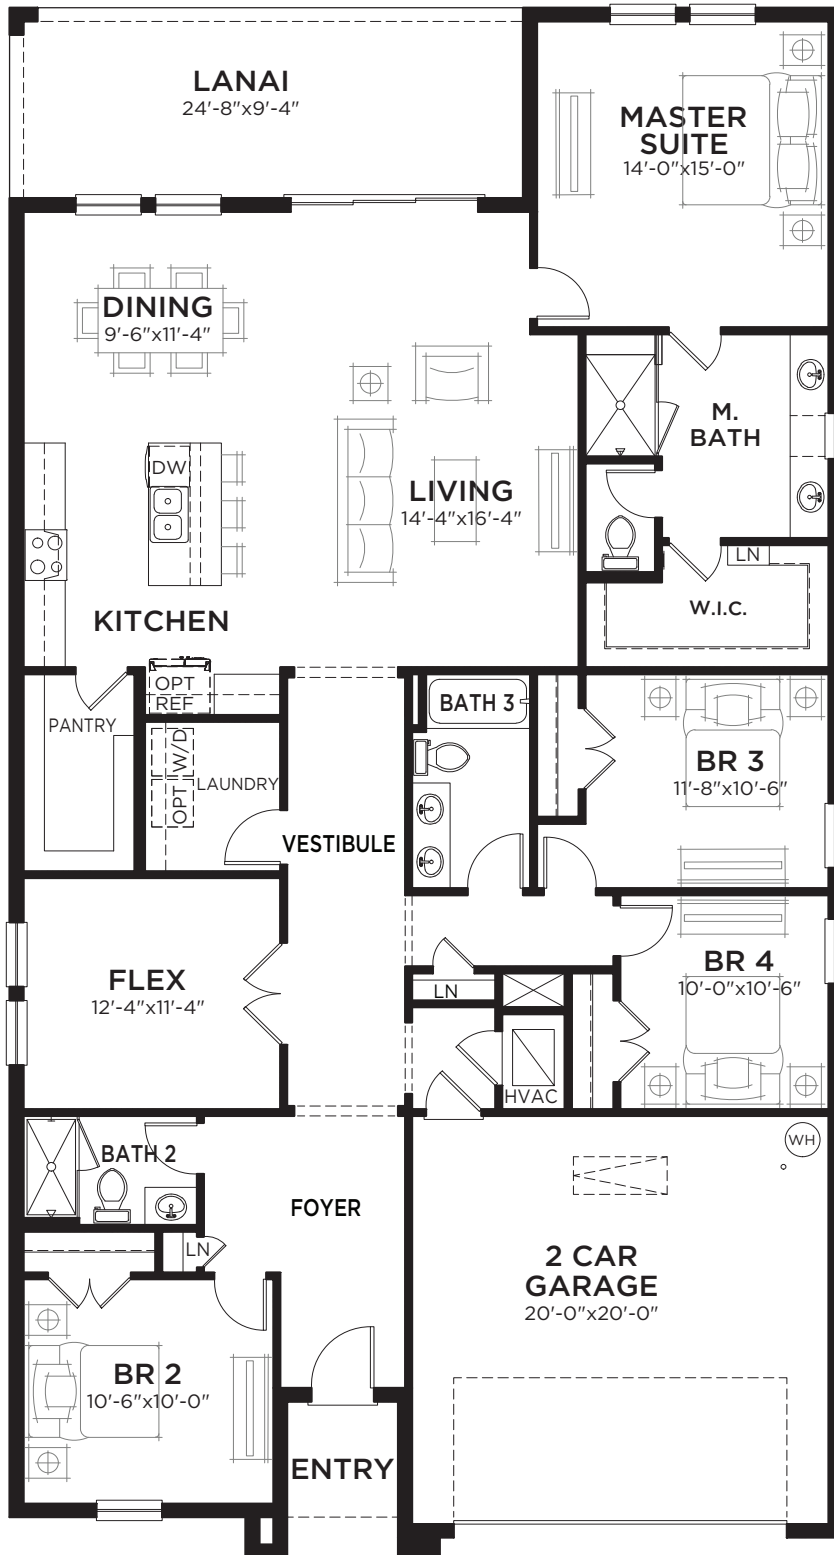

Mariposa

4 bed • 3 bath • 2 car | 2,289 sq. ft.

CASA *Fresca*
HOMES®

WHY NOT START FRESH?

Mariposa A

Mariposa B

Mariposa C

Mariposa

4 bed • 3 bath • 2 car | 2,289 sq. ft.

WHY NOT START FRESH?

MAIN FLOOR PLAN

Area Schedule

Main Floor A/C	2289 SF
2 Car Garage	432 SF
Lanai	230 SF
Entry	47 SF
Total Area	2998 SF