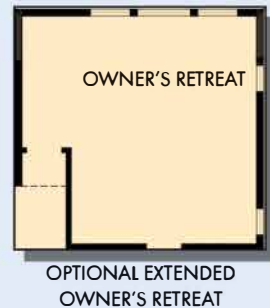

THE GEORGETTE

Exterior A

3,139 - 3,163 sq. ft.

4 - 5 Bedrooms

3 - 4 Full Baths

1 Half Bath

3 Car Garage

Exterior B

Exterior C

David Weekley
Homes

THE GEORGETTE

3,139 - 3,163 sq. ft. • 4 - 5 Bedrooms • 3 - 4 Full Baths • 1 Half Bath • 3 Car Garage

FIRST FLOOR

THE GEORGETTE

OPTIONAL BEDROOM 6 AT
RETREAT

SECOND FLOOR