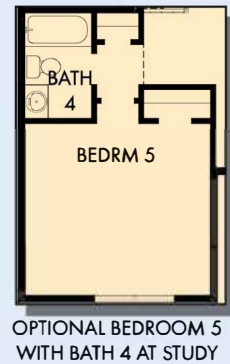

THE GEORGETTE

Exterior A

3,139 - 3,163 sq. ft.

4 - 5 Bedrooms

3 - 4 Full Baths

1 Half Bath

3 Car Garage

Exterior B

Exterior C

David Weekley
Homes

THE GEORGETTE

3,139 - 3,163 sq. ft. • 4 - 5 Bedrooms • 3 - 4 Full Baths • 1 Half Bath • 3 Car Garage

FIRST FLOOR

THE GEORGETTE

OPTIONAL BEDROOM 6 AT
RETREAT

SECOND FLOOR