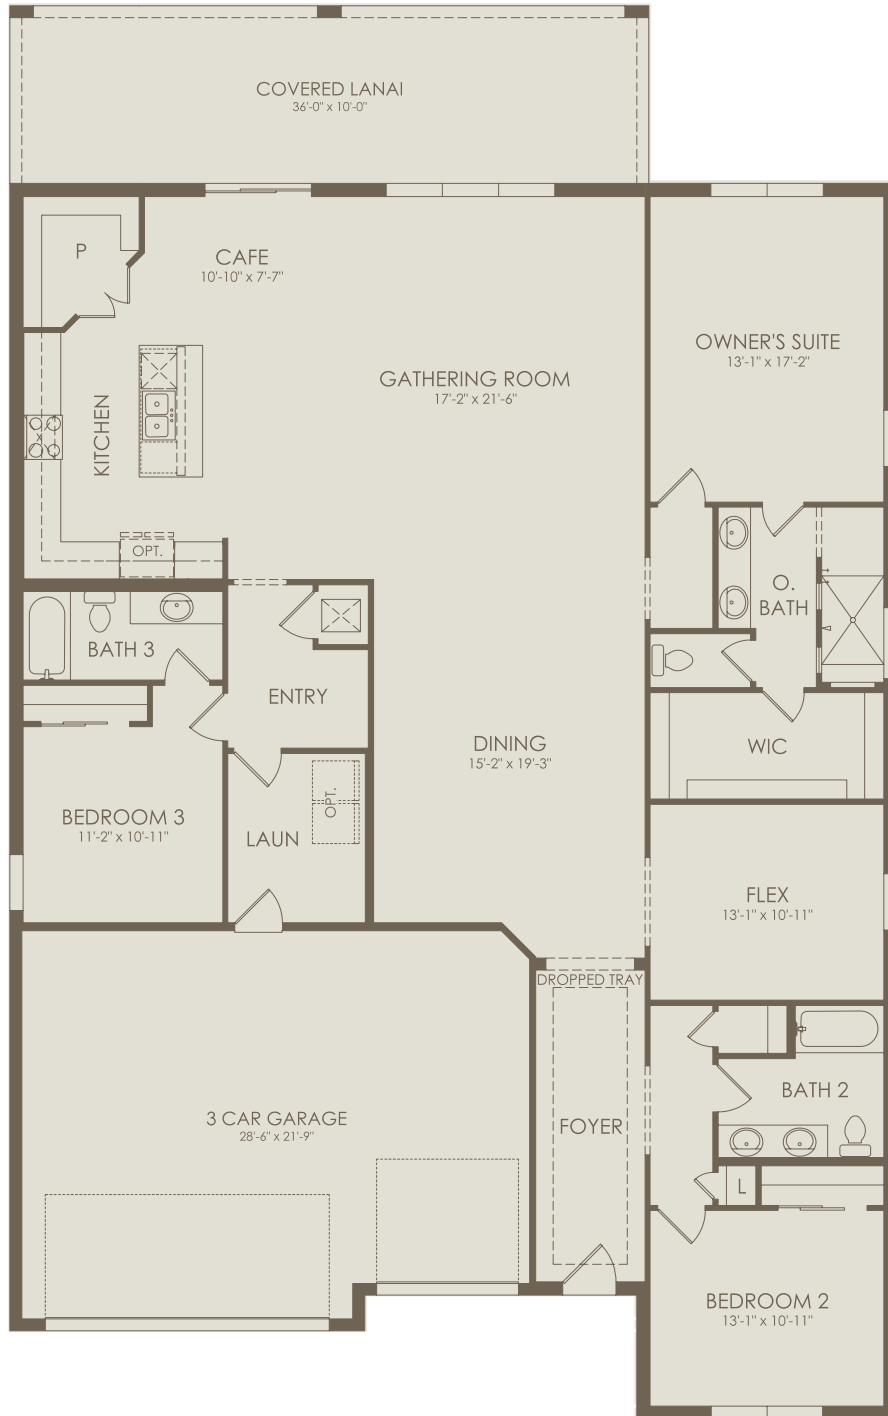

WATERSET
5367 Wolf Creek Drive, Apollo Beach, FL 33572

Merlot Floor Plan
3 Bedrooms • 3-4 Bathrooms • 3 Car Garage

Exterior CO1

For this application, the company does not warrant or assume any legal liability or responsibility for the accuracy, completeness, or usefulness of any information, apparatus, product, or process disclosed. Base floor plan subject to change based on elevation selected.

Floor 1

Options not selected include : Pool Bath, Enclosed Flex Room w/ Double Doors, Pocket Sliding Glass Door at Gathering Room, Tray Ceiling at Gathering Room, Built-In Kitchen, Sink at Laundry, Upgraded Laundry, Dropped Tray Ceiling at Owner's Suite

For this application, the company does not warrant or assume any legal liability or responsibility for the accuracy, completeness, or usefulness of any information, apparatus, product, or process disclosed. Base floor plan subject to change based on elevation selected.