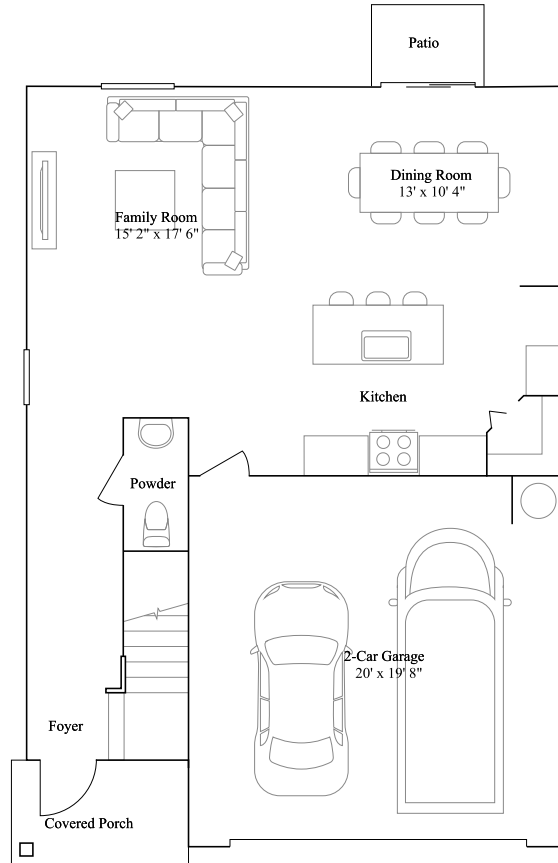

Columbus

4 bd . 2 ba . 1 half ba . 1,874 ft²

Columbus at Manor Key Collection in Lake Wales, FL

1st Floor

2nd Floor