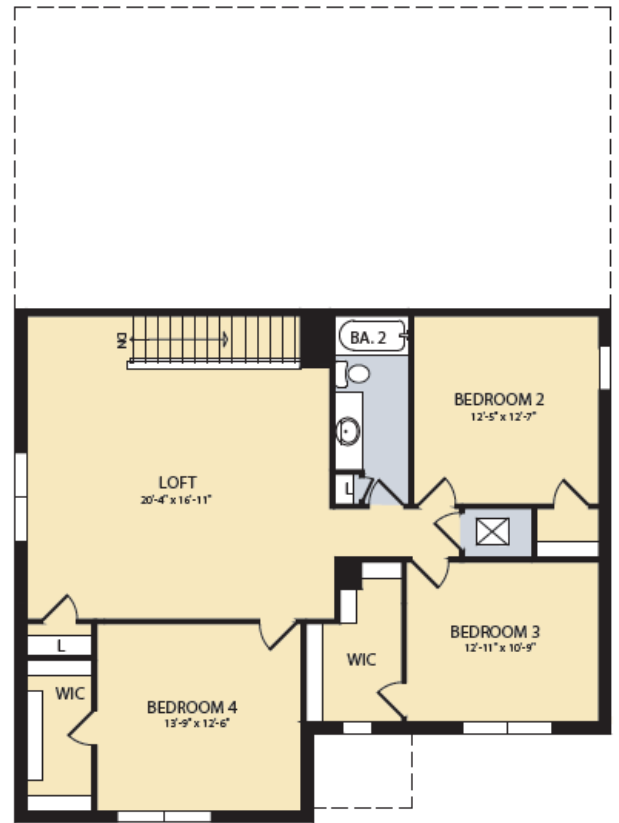

# WHITESTONE

2,894 A/C Sq. Ft. | 4-5 Bedrooms | 2.5-4 Baths

Home Exterior: Rock Candy

*Marigold*

# WHITESTONE

- 2,894 A/C Sq. Ft.
- 4-5 Bedrooms
- 2.5-4 Baths

FIRST FLOOR

SECOND FLOOR

Floor plans are subject to change. Room & porch dimensions, square footage and window sizes and locations may vary based on home exterior selection. Exact dimensions and spatial arrangements on this plan are approximate and may vary in final construction. Artist's renderings of home exteriors are conceptual only and are not intended to be an exact representation or show specific detailing. See a sales representative for details. ©2024 Pulte Home Corporation. CBC057850 HIP 7-11-24