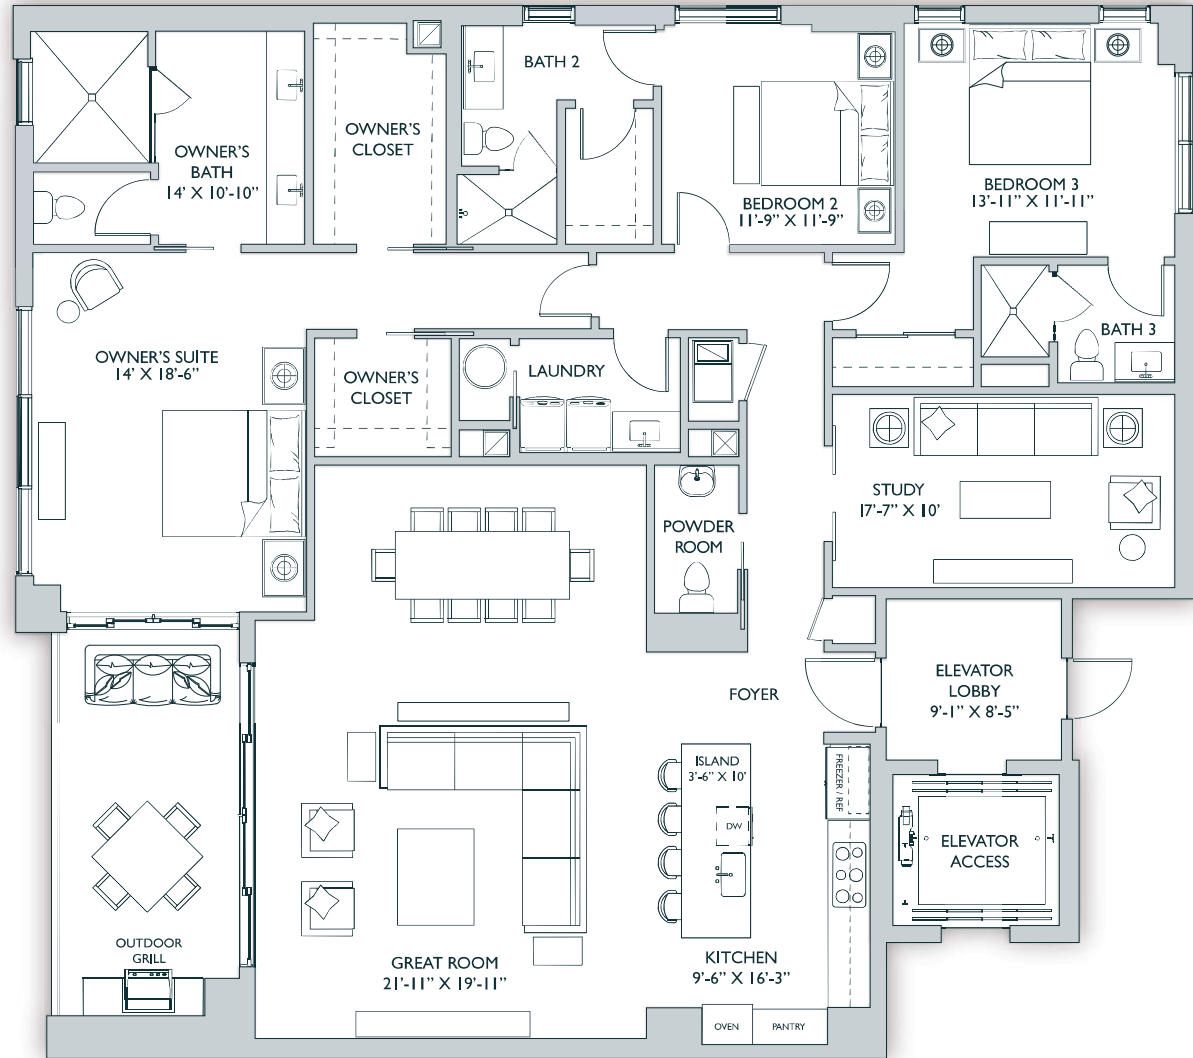

RESIDENCE 04

3 BR / 3.5 BATH + STUDY
 Interior: 2,709 ft²
 Terrace: 196 ft²
 Total Living Area: 2,905 ft²

TERRACE
 10' X 20'

DINING
 17'-2" X 9'-8"

OWNER'S CLOSET
 7' X 11'-4"
 7' X 6'-2"

BATH 2
 5' X 11'-4"

BATH 3
 9'-11" X 6'-2"

LAUNDRY
 5'-11" X 8'-4"

RESIDENCE 04