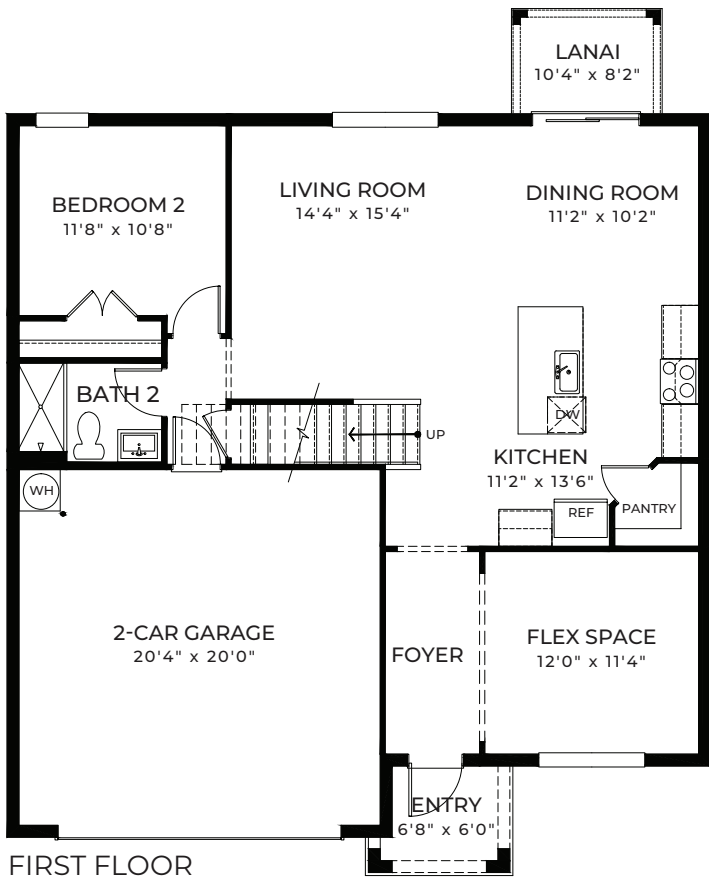

Classic

Coastal

HAYDEN

Contemporary

Modern

FIRST FLOOR

SECOND FLOOR

HAYDEN

5 Bedrooms, 3 Bathrooms
Flex Space, Upstairs Living
2-Car Garage

1st Floor A/C Sq. Ft.	1,104
2nd Floor A/C Sq. Ft.	1,541
Total A/C Sq. Ft.	2,645
Entry	45
Lanai	84
2-Car Garage	437
Total Sq. Ft.	3,211