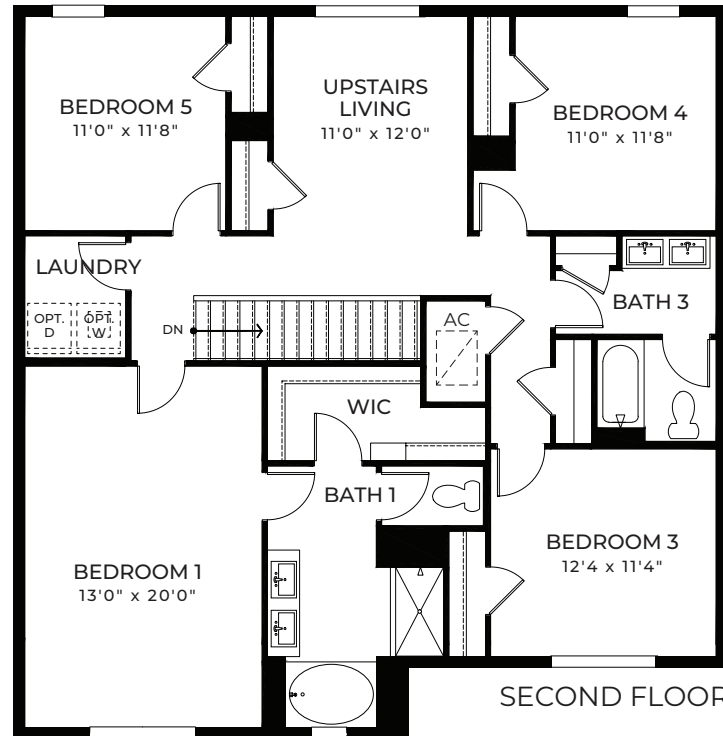

Classic

Coastal

HAYDEN

Contemporary

Modern

FIRST FLOOR

SECOND FLOOR

HAYDEN

5 Bedrooms, 3 Bathrooms
Flex Space, Upstairs Living
2-Car Garage

1st Floor A/C Sq. Ft.	1,104
2nd Floor A/C Sq. Ft.	1,541
Total A/C Sq. Ft.	2,645
Entry	45
Lanai	84
2-Car Garage	437
Total Sq. Ft.	3,211