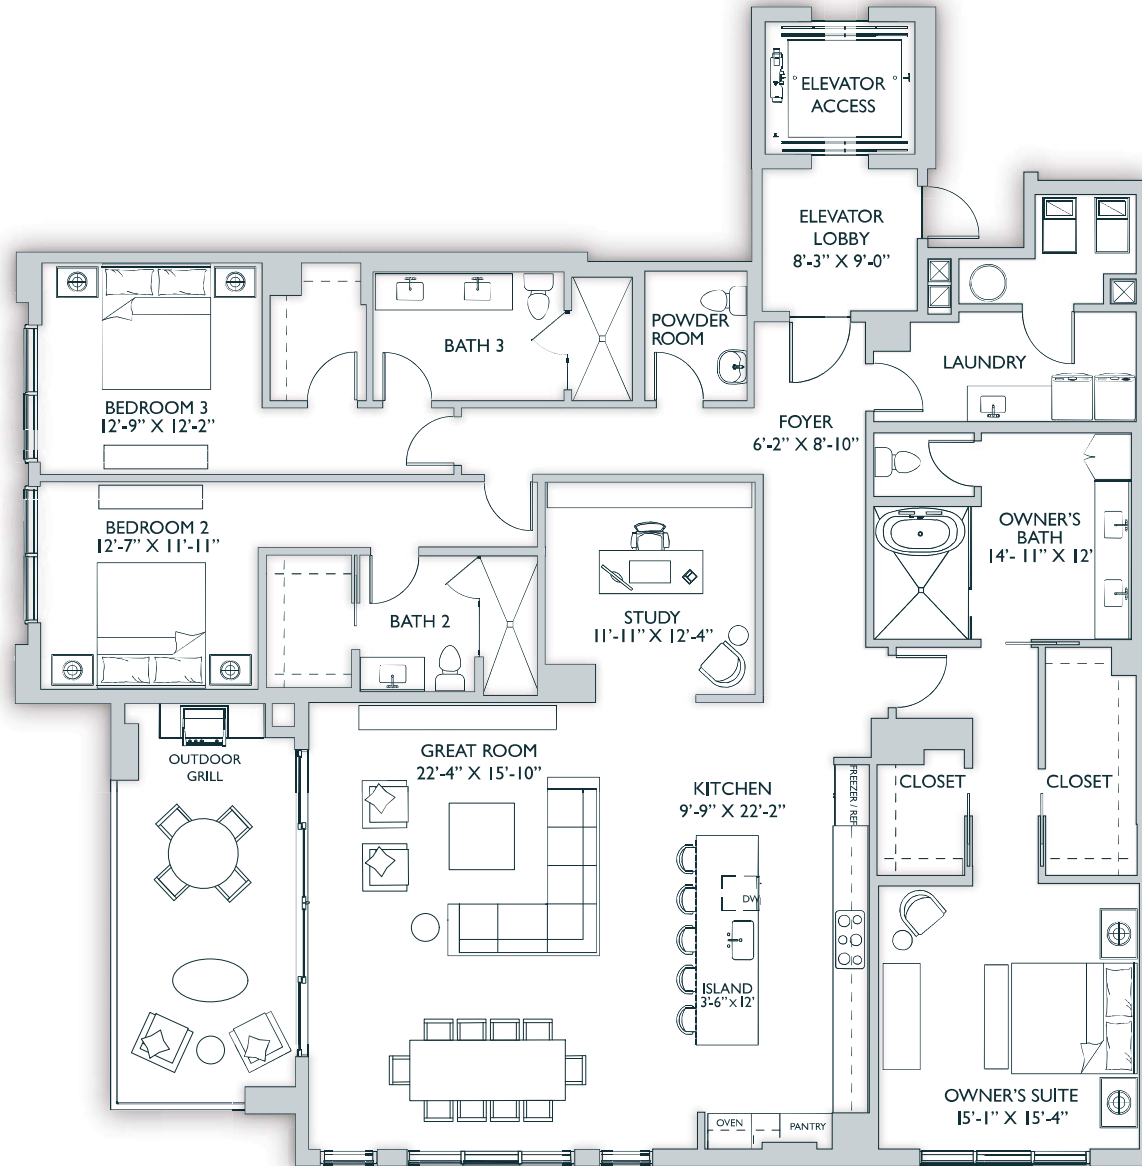

# RESIDENCE 03

3 BR / 3.5 BATH + STUDY  
Interior: 3,076 ft<sup>2</sup>  
Terrace: 252 ft<sup>2</sup>  
Total Living Area: 3,328 ft<sup>2</sup>

TERRACE  
10'-7" X 23'-6"

DINING  
22'-4" X 9'-11"

OWNER'S CLOSET  
5'-6" X 6'-9"  
5'-3" X 13'-3"

POWDER ROOM  
6'-2" X 7'-6"

BATH 2  
10'-4" X 7'-11"

BATH 3  
15'-1" X 7'-5"

LAUNDRY  
13'-2" X 6'-4"

## RESIDENCE 03