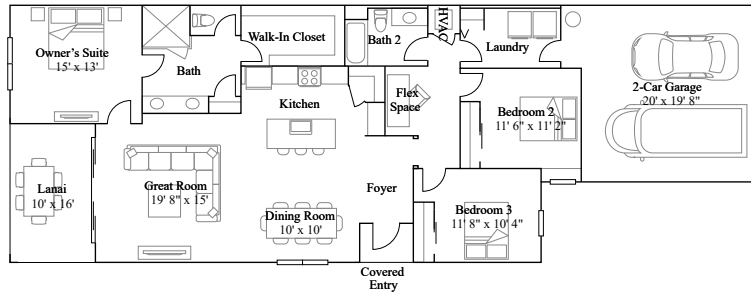

AZALEA

3 bd . 2 ba . 1,757 ft²

1st Floor

Available Exteriors

Exterior D

Exterior F

Exterior S